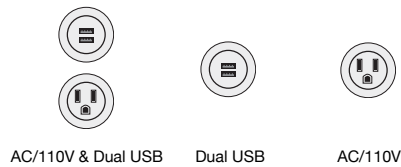

ADDITIONAL INFO:

- Adjustable glides standard on modular lounge models and large ottomans
- Standard fixed multi-surface glides on easy-to-move mini ottomans
- 400 lb weight capacity warranty (per seat)
- 12-year warranty
- All options and textiles ship in 10 days

Tables

Base colors

Power types

Seats

Benches

Ottomans