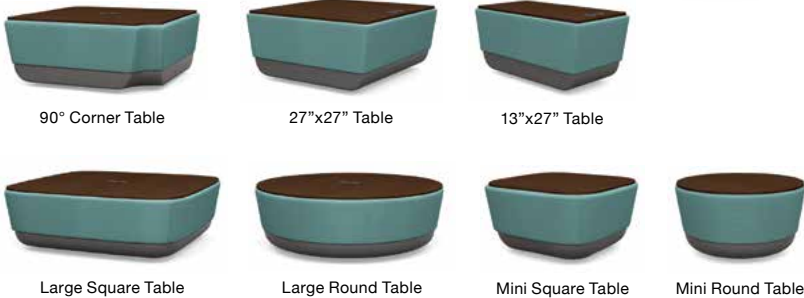

Durable, affordable, comfortable and customizable. Build Paséa to your specific requirements and discover versatility that's undeniable.

PASÉA

FEATURES:

- Designed by Q Design
- Choose from a wide variety of benches, seats, tables and ottomans
- Build using right- or left-angled, 90- or 120-degree pieces
- Promote an active working posture with built-in lumbar curve and comfort-scaled seat
- Create a comprehensive collection with large and small (mobile) ottomans
- Blend with any environment using graphite or slate base colors
- Add brilliant diamond-cut details with dual upholstery
- Provide extra convenience with power options

ADDITIONAL INFO:

- Adjustable glides standard on modular lounge models and large ottomans
- Standard fixed multi-surface glides on easy-to-move mini ottomans
- 400 lb weight capacity warranty (per seat)
- 12-year warranty
- All options and textiles ship in 10 days

Tables

Base colors

Power types

Seats

Benches

Ottomans