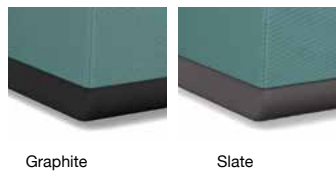

Durable, affordable, comfortable and customizable. Build Paséa to your specific requirements and discover versatility that's undeniable.

PASÉA

FEATURES:

- Designed by Q Design
- Choose from a wide variety of benches, seats, tables and ottomans
- Build using right- or left-angled, 90- or 120-degree pieces
- Promote an active working posture with built-in lumbar curve and comfort-scaled seat
- Create a comprehensive collection with large and small (mobile) ottomans
- Blend with any environment using graphite or slate base colors
- Add brilliant diamond-cut details with dual upholstery
- Provide extra convenience with power options

ADDITIONAL INFO:

- Adjustable glides standard on modular lounge models and large ottomans
- Standard fixed multi-surface glides on easy-to-move mini ottomans
- 400 lb weight capacity warranty (per seat)
- 12-year warranty
- All options and textiles ship in 10 days

Tables

Base colors

Power types

Seats

Benches

Ottomans