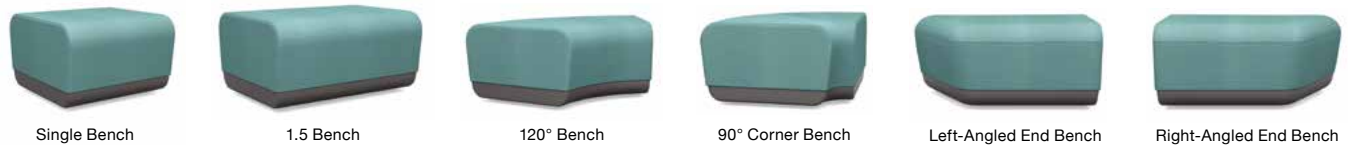

Durable, affordable, comfortable and customizable. Build Paséa to your specific requirements and discover versatility that's undeniable.

PASÉA

FEATURES:

- Designed by Q Design
- Choose from a wide variety of benches, seats, tables and ottomans
- Build using right- or left-angled, 90- or 120-degree pieces
- Promote an active working posture with built-in lumbar curve and comfort-scaled seat
- Create a comprehensive collection with large and small (mobile) ottomans
- Blend with any environment using graphite or slate base colors
- Add brilliant diamond-cut details with dual upholstery
- Provide extra convenience with power options

ADDITIONAL INFO:

- Adjustable glides standard on modular lounge models and large ottomans
- Standard fixed multi-surface glides on easy-to-move mini ottomans
- 400 lb weight capacity warranty (per seat)
- 12-year warranty
- All options and textiles ship in 10 days

Tables

Base colors

Power types

Seats

Benches

Ottomans