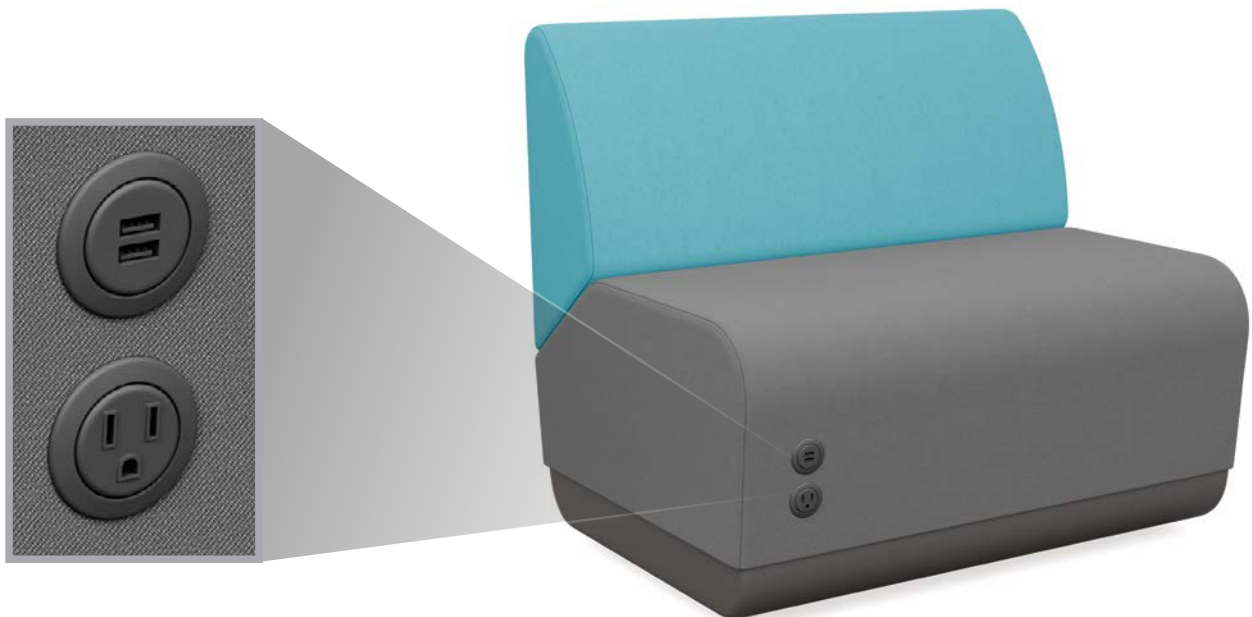

Summary of Specifications

LOCATION:	Front or side of seats and benches
CONFIGURATION:	One AC and/or dual USB
COLOR OPTIONS:	Storm
CORD LENGTH:	10 feet Each power unit (AC or Dual USB has its own cord)
PLUG:	AC has standard three-prong plug; USB has two-prong plug.
CABLE MANAGEMENT:	Cord routes under the base through a grommet Cord can be stowed away under the base
KEY FEATURES:	Factory-installed Tamper-resistant Spill-proof UL listed
WARRANTY:	Five years

Power Locations

Seat Models				
Side of Unit	Right Hand (PSR)	Left Hand (PSL)	Both Hands (PSB)	
Single Seat (PAS FS17 SS1) and 1 5 Seat (PAS FS17 SS2)				
Front of Unit	Right Hand (PFR)	Left Hand (PFL)	Both Hands (PFB)	
Single Seat (PAS FS17 SS1) and 1 5 Seat (PAS FS17 SS2)				
Bench Models				
Side of Unit	Right Hand (PSR)	Left Hand (PSL)	Both Hands (PSB)	
Single Seat (PAS FS2 BNS1) and 1 5 Seat (PAS FS2 BNS2)				
Right-Angled End Bench (PAS FS2 BNS3)	N/A		N/A	
Left-Angled End Bench (PAS FS2 BNS4)		N/A	N/A	
Front of Unit	Right Hand (PFR)	Left Hand (PFL)	Both Hands (PFB)	
Single Seat (PAS FS2 BNS1) and 1 5 Seat (PAS FS2 BNS2)				
Right-Angled End Bench (PAS FS2 BNS3)				
Left-Angled End Bench (PAS FS2 BNS4)				
Multiple Side	Both Sides of Unit, 2 R and 2 L (PBB)	Both Sides of Unit, 1 R and 1 L (PBRL)	Both Sides of Unit, Right Hand (PBR)	Both Sides of Unit, Left Hand (PBL)
Single Seat (PAS FS2 BNS1) and 1 5 Seat (PAS FS2 BNS2)				
Right-Angled End Bench (PAS FS2 BNS3)				
Left-Angled End Bench (PAS FS2 BNS4)				

Power Locations

Table Models	
Power Top Rear Center (PTRC)	
13" x 27" Table (FS18 BNS7)	
27" x 27" Table (FS18 BNS1)	
Power Top Center (PTCC)	
90-Degree Corner Table (FS18 BNS5)	
Ottomans With Table Tops	
Power Top Center (PTCC)	
Large Round Ottoman (PAS FS1 OS2 TM3)	
Large Square Ottoman (PAS FS1 OS4 TM3)	