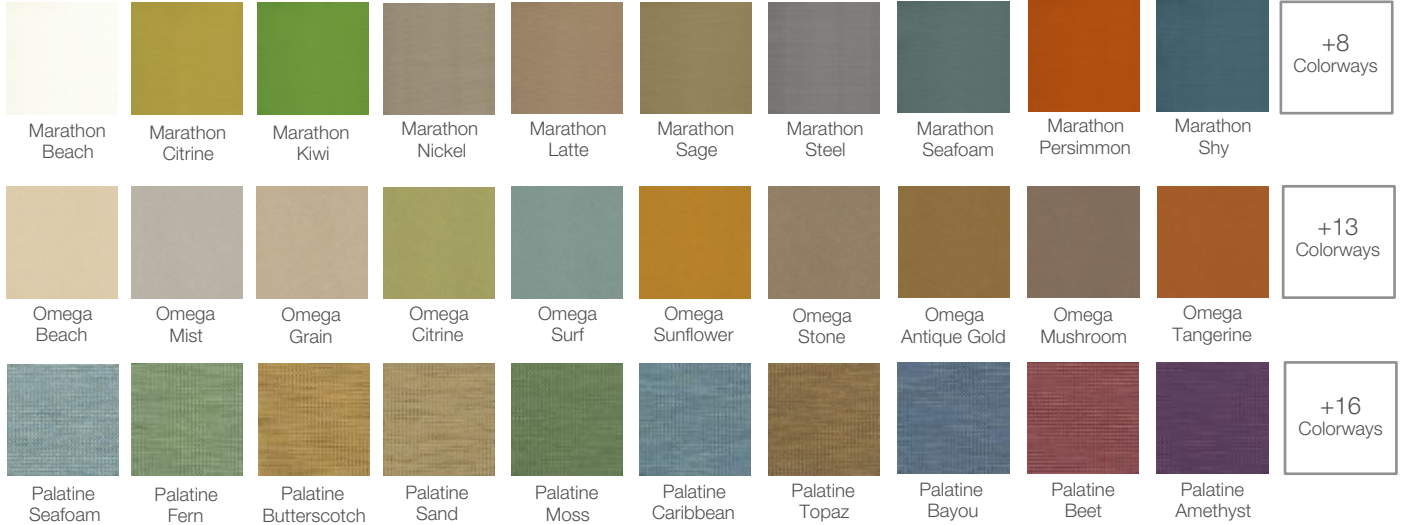

APPROVED NANO TEXTILES

Plaid, large patterns and leather are not recommended for this product.

Grade 6

Arc-Com – Graded fabric subject to vendor availability, minimum quantities and longer lead times