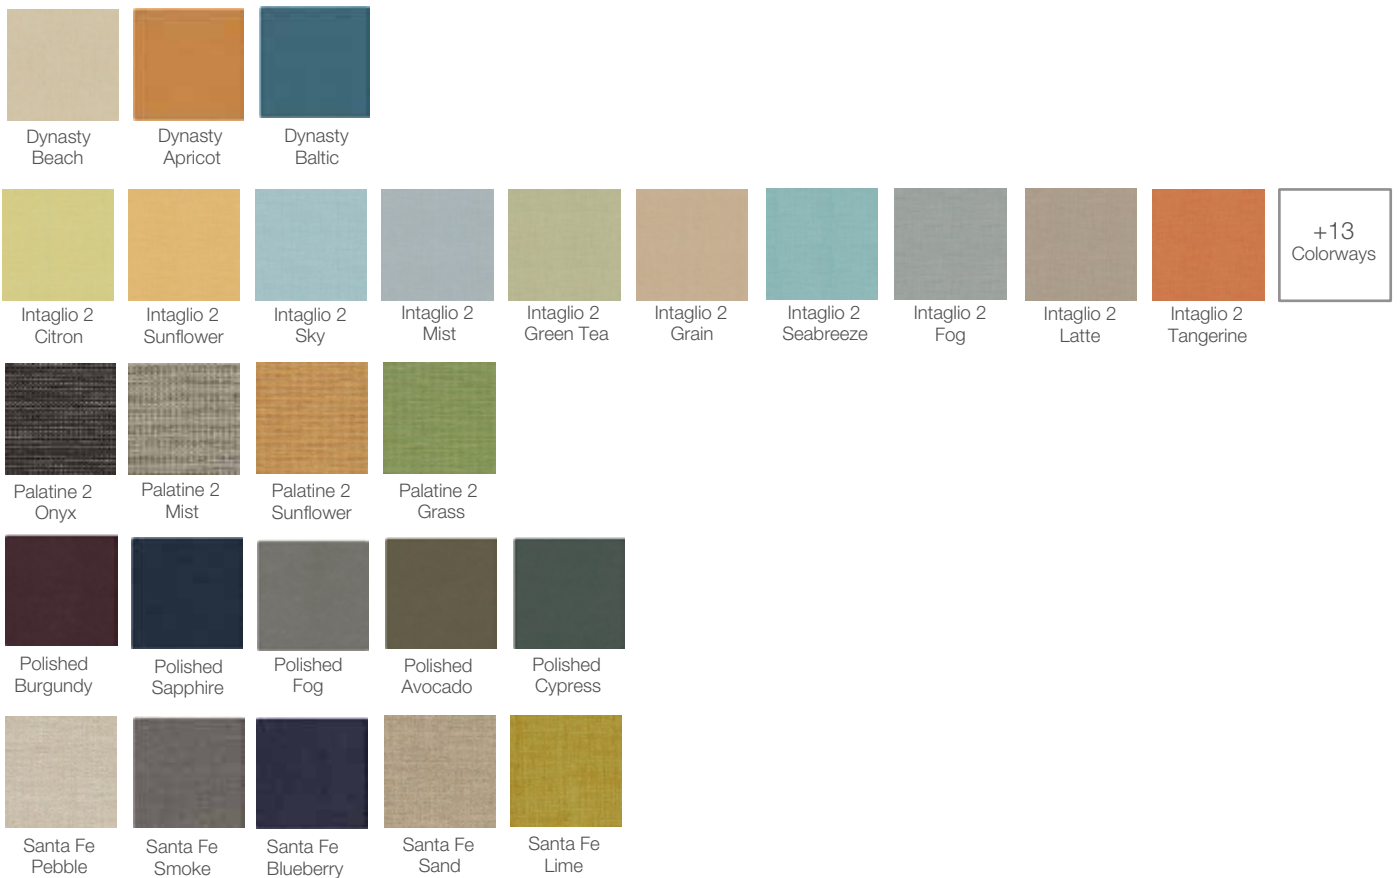

Arc-Com – Arc-Com Alliance II, Carded program, 10-Day Lead Time