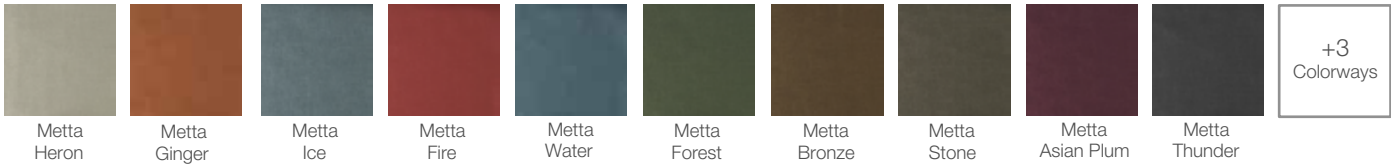

DesignTex – Graded fabric subject to vendor availability, minimum quantities and longer lead times