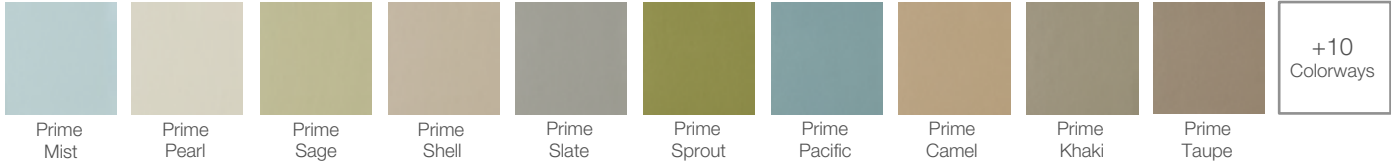

DesignTex – Graded fabric subject to vendor availability, minimum quantities and longer lead times