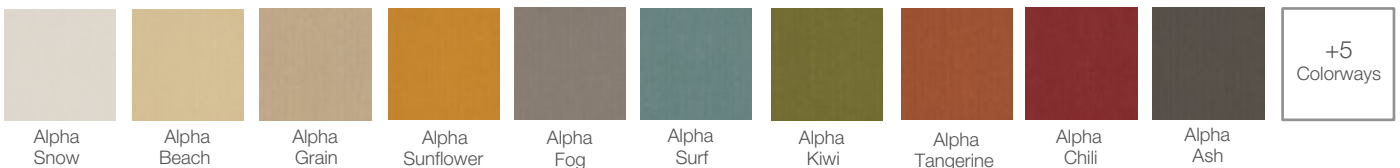

## Grade 6

**Anzea** – Graded fabric subject to vendor availability, minimum quantities and longer lead times

**Arc-Com** – Arc-Com Alliance II, Carded program, 10-Day Lead Time

**Arc-Com** – Graded fabric subject to vendor availability, minimum quantities and longer lead times

## Grade 6

**Arc-Com** – Graded fabric subject to vendor availability, minimum quantities and longer lead times

										+13 Colorways				
Bronco Snow	Bronco Beach	Bronco Pebble	Bronco Wheat	Bronco Celadon	Bronco Sage	Bronco Clay	Bronco Caramel	Bronco Seafoam	Bronco Persimmon					
											+26 Colorways			
Chroma Frost	Chroma Mist	Chroma Ice Blue	Chroma Sunflower	Chroma Lime	Chroma Citrine	Chroma Sand	Chroma Moonstone	Chroma Shell	Chroma Orange					
												+16 Colorways		
Coastline Seabreeze	Coastline Wheat	Coastline Pebble	Coastline Butterscotch	Coastline Lime	Coastline Mist	Coastline Sweet Pea	Coastline Sunflower	Coastline Caribbean	Coastline Goldenrod					
													+8 Colorways	
Glimmer Chamomile	Glimmer Sand	Glimmer Amber	Glimmer Citron	Glimmer Moonstone	Glimmer Lime	Glimmer Seafoam	Glimmer Caribbean	Glimmer Tangerine	Glimmer Acorn					
														+17 Colorways
Hush Mist	Hush Latte	Hush Goldenrod	Hush Cocoa	Hush Steel	Hush Lavender	Hush Bay Leaf	Hush Turquoise	Hush Caribbean	Hush Papaya					
										+10 Colorways				
Intaglio Beach	Intaglio Sand	Intaglio Moonstone	Intaglio Celadon	Intaglio Wheat	Intaglio Clay	Intaglio Mint	Intaglio Nickel	Intaglio Persimmon	Intaglio Stone					
											+15 Colorways			
Legacy Beach	Legacy Sand	Legacy Pebble	Legacy Lichen	Legacy Butterscotch	Legacy Citrine	Legacy Moonstone	Legacy Caramel	Legacy Antique Gold	Legacy Caribbean					
												+8 Colorways		
Luxe Beach	Luxe Sand	Luxe Pebble	Luxe Lime	Luxe Wheat	Luxe Seafoam	Luxe Green Tea	Luxe Fog	Luxe Tangerine	Luxe Flamingo					