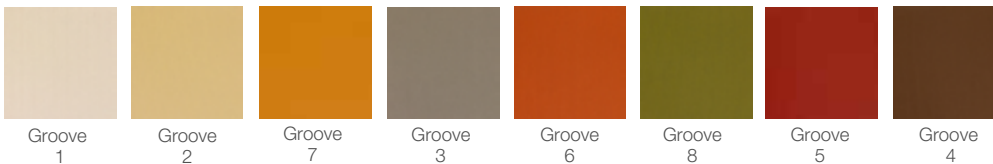

## Grade 6

**Arc-Com** – Graded fabric subject to vendor availability, minimum quantities and longer lead times

										+13 Colorways				
Bronco Snow	Bronco Beach	Bronco Pebble	Bronco Wheat	Bronco Celadon	Bronco Sage	Bronco Clay	Bronco Caramel	Bronco Seafoam	Bronco Persimmon					
											+26 Colorways			
Chroma Frost	Chroma Mist	Chroma Ice Blue	Chroma Sunflower	Chroma Lime	Chroma Citrine	Chroma Sand	Chroma Moonstone	Chroma Shell	Chroma Orange					
												+16 Colorways		
Coastline Seabreeze	Coastline Wheat	Coastline Pebble	Coastline Butterscotch	Coastline Lime	Coastline Mist	Coastline Sweet Pea	Coastline Sunflower	Coastline Caribbean	Coastline Goldenrod					
													+8 Colorways	
Glimmer Chamomile	Glimmer Sand	Glimmer Amber	Glimmer Citron	Glimmer Moonstone	Glimmer Lime	Glimmer Seafoam	Glimmer Caribbean	Glimmer Tangerine	Glimmer Acorn					
														+17 Colorways
Hush Mist	Hush Latte	Hush Goldenrod	Hush Cocoa	Hush Steel	Hush Lavender	Hush Bay Leaf	Hush Turquoise	Hush Caribbean	Hush Papaya					
										+10 Colorways				
Intaglio Beach	Intaglio Sand	Intaglio Moonstone	Intaglio Celadon	Intaglio Wheat	Intaglio Clay	Intaglio Mint	Intaglio Nickel	Intaglio Persimmon	Intaglio Stone					
											+15 Colorways			
Legacy Beach	Legacy Sand	Legacy Pebble	Legacy Lichen	Legacy Butterscotch	Legacy Citrine	Legacy Moonstone	Legacy Caramel	Legacy Antique Gold	Legacy Caribbean					
												+8 Colorways		
Luxe Beach	Luxe Sand	Luxe Pebble	Luxe Lime	Luxe Wheat	Luxe Seafoam	Luxe Green Tea	Luxe Fog	Luxe Tangerine	Luxe Flamingo					

## Grade 6

**Arc-Com** – Graded fabric subject to vendor availability, minimum quantities and longer lead times

**Architex** - Graded fabric subject to vendor availability, minimum quantities and longer lead times

**Carnegie** - Graded fabric subject to vendor availability, minimum quantities and longer lead times

**CF Stinson** - Graded fabric subject to vendor availability, minimum quantities and longer lead times