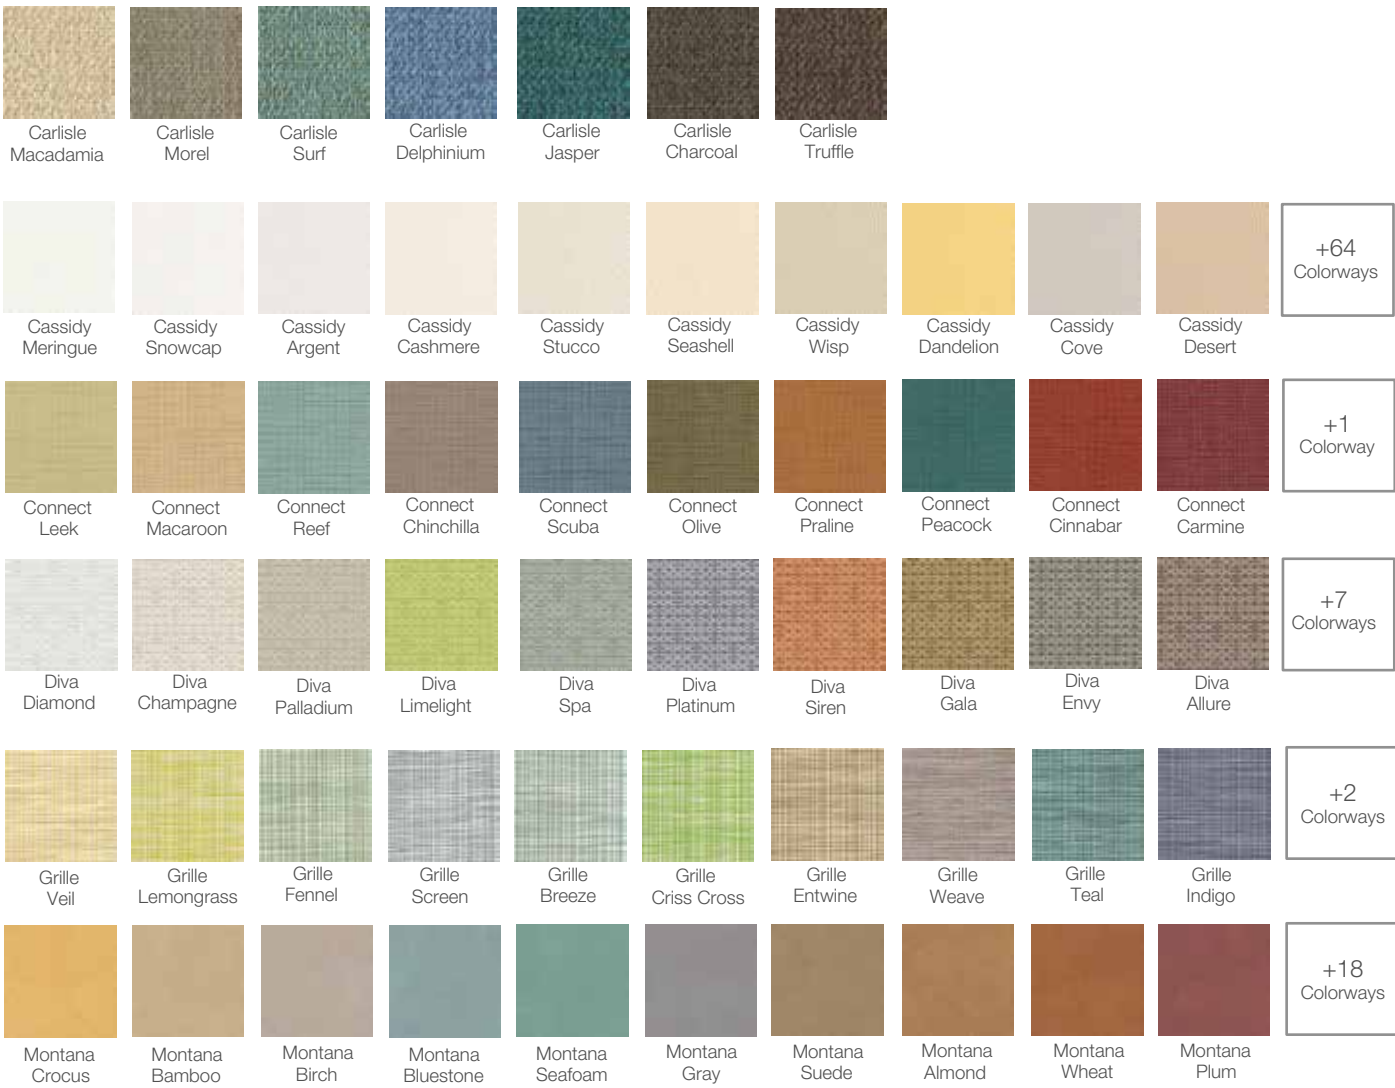

CF Stinson – Graded fabric subject to vendor availability, minimum quantities and longer lead times