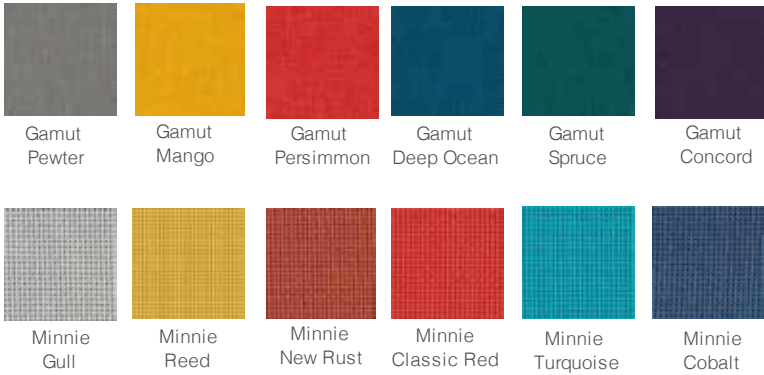

APPROVED NANO TEXTILES

Plaid, large patterns and leather are not recommended for this product.

Grade 3

Designtex - Value by Design, Carded program, 10-Day Lead Time