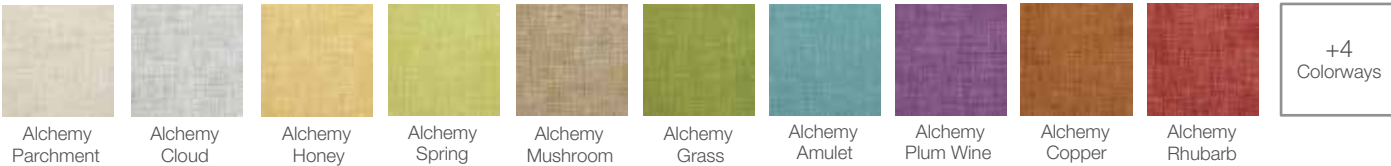

DesignTex – Graded fabric subject to vendor availability, minimum quantities and longer lead times