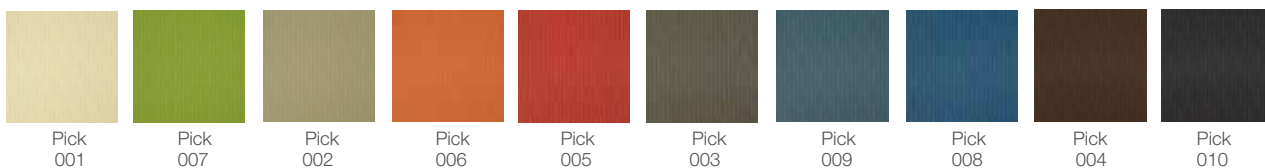

## Grade 4

**Knoll Textiles** – Knoll Designer, Carded program, 10-Day Lead Time

**Maharam** – Maharam Basics II, Carded program, 10-Day Lead Time

**Maharam** – Maharam Collection II, Carded program, 10-Day Lead Time