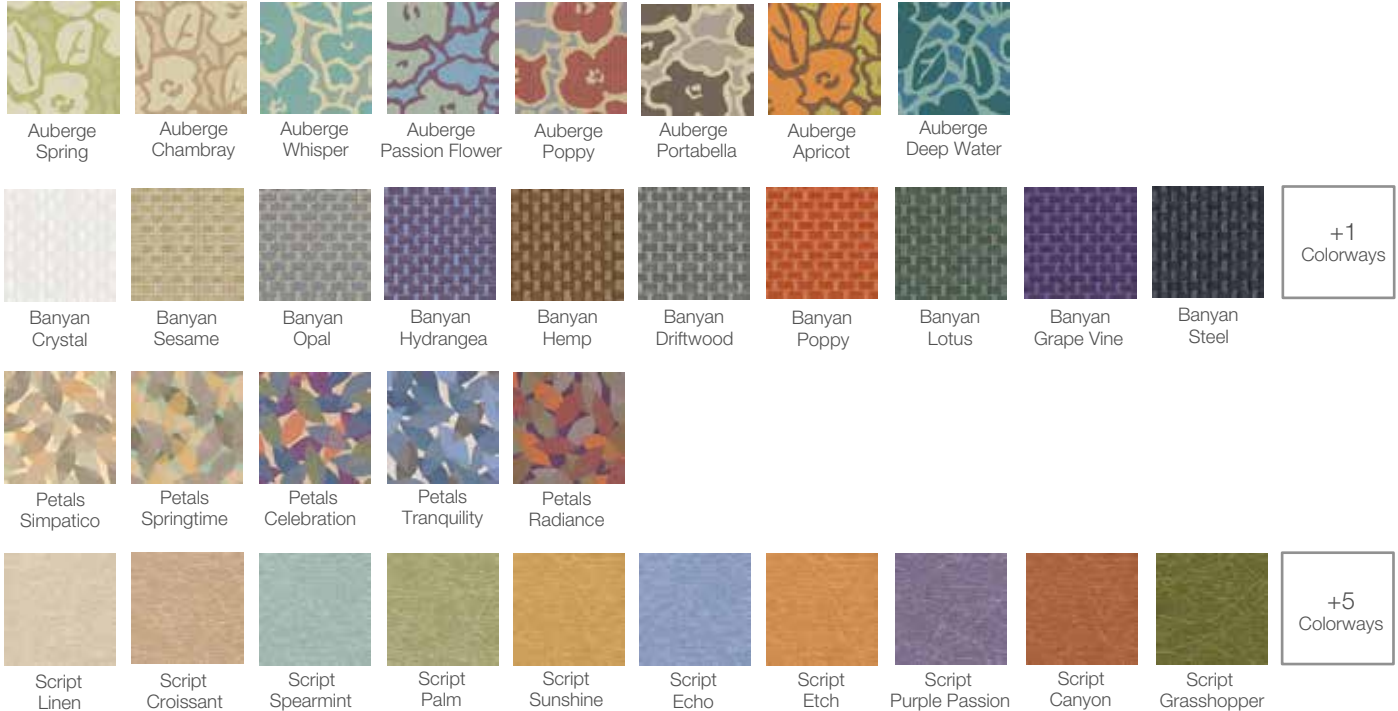

APPROVED NANO TEXTILES

Plaid, large patterns and leather are not recommended for this product.

Grade 6

CF Stinson - Graded fabric subject to vendor availability, minimum quantities and longer lead times