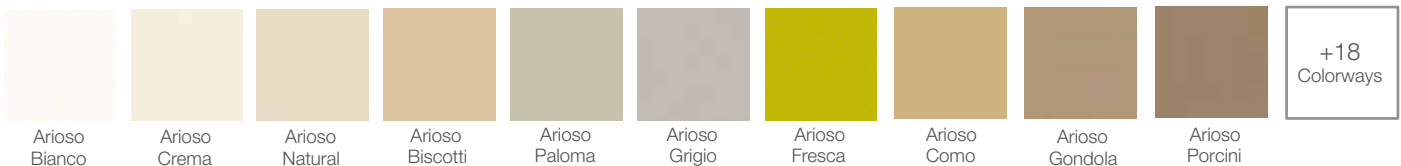

## Grade 6

**Arc-Com** – Graded fabric subject to vendor availability, minimum quantities and longer lead times

										+13 Colorways				
Bronco Snow	Bronco Beach	Bronco Pebble	Bronco Wheat	Bronco Celadon	Bronco Sage	Bronco Clay	Bronco Caramel	Bronco Seafoam	Bronco Persimmon					
											+26 Colorways			
Chroma Frost	Chroma Mist	Chroma Ice Blue	Chroma Sunflower	Chroma Lime	Chroma Citrine	Chroma Sand	Chroma Moonstone	Chroma Shell	Chroma Orange					
												+16 Colorways		
Coastline Seabreeze	Coastline Wheat	Coastline Pebble	Coastline Butterscotch	Coastline Lime	Coastline Mist	Coastline Sweet Pea	Coastline Sunflower	Coastline Caribbean	Coastline Goldenrod					
													+8 Colorways	
Glimmer Chamomile	Glimmer Sand	Glimmer Amber	Glimmer Citron	Glimmer Moonstone	Glimmer Lime	Glimmer Seafoam	Glimmer Caribbean	Glimmer Tangerine	Glimmer Acorn					
														+17 Colorways
Hush Mist	Hush Latte	Hush Goldenrod	Hush Cocoa	Hush Steel	Hush Lavender	Hush Bay Leaf	Hush Turquoise	Hush Caribbean	Hush Papaya					
										+10 Colorways				
Intaglio Beach	Intaglio Sand	Intaglio Moonstone	Intaglio Celadon	Intaglio Wheat	Intaglio Clay	Intaglio Mint	Intaglio Nickel	Intaglio Persimmon	Intaglio Stone					
											+15 Colorways			
Legacy Beach	Legacy Sand	Legacy Pebble	Legacy Lichen	Legacy Butterscotch	Legacy Citrine	Legacy Moonstone	Legacy Caramel	Legacy Antique Gold	Legacy Caribbean					
												+8 Colorways		
Luxe Beach	Luxe Sand	Luxe Pebble	Luxe Lime	Luxe Wheat	Luxe Seafoam	Luxe Green Tea	Luxe Fog	Luxe Tangerine	Luxe Flamingo					

**Carnegie** - Graded fabric subject to vendor availability, minimum quantities and longer lead times

**CF Stinson** - Graded fabric subject to vendor availability, minimum quantities and longer lead times