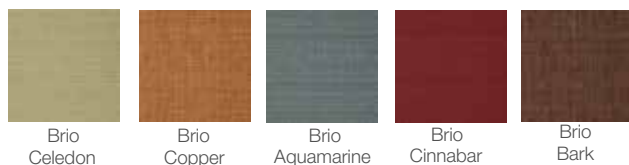

## Grade 7

**Arc-Com** - Graded fabric subject to vendor availability, minimum quantities and longer lead times

										+1 Colorways
Sea Willow Mist	Sea Willow Sand	Sea Willow Pebble	Sea Willow Avocado	Sea Willow Butterscotch	Sea Willow Sky	Sea Willow Slate	Sea Willow Blueberry	Sea Willow Truffle	Sea Willow Terracotta	

## Grade 7

**Maharam** - Graded fabric subject to vendor availability, minimum quantities and longer lead times

**Mayer** - Graded fabric subject to vendor availability, minimum quantities and longer lead times