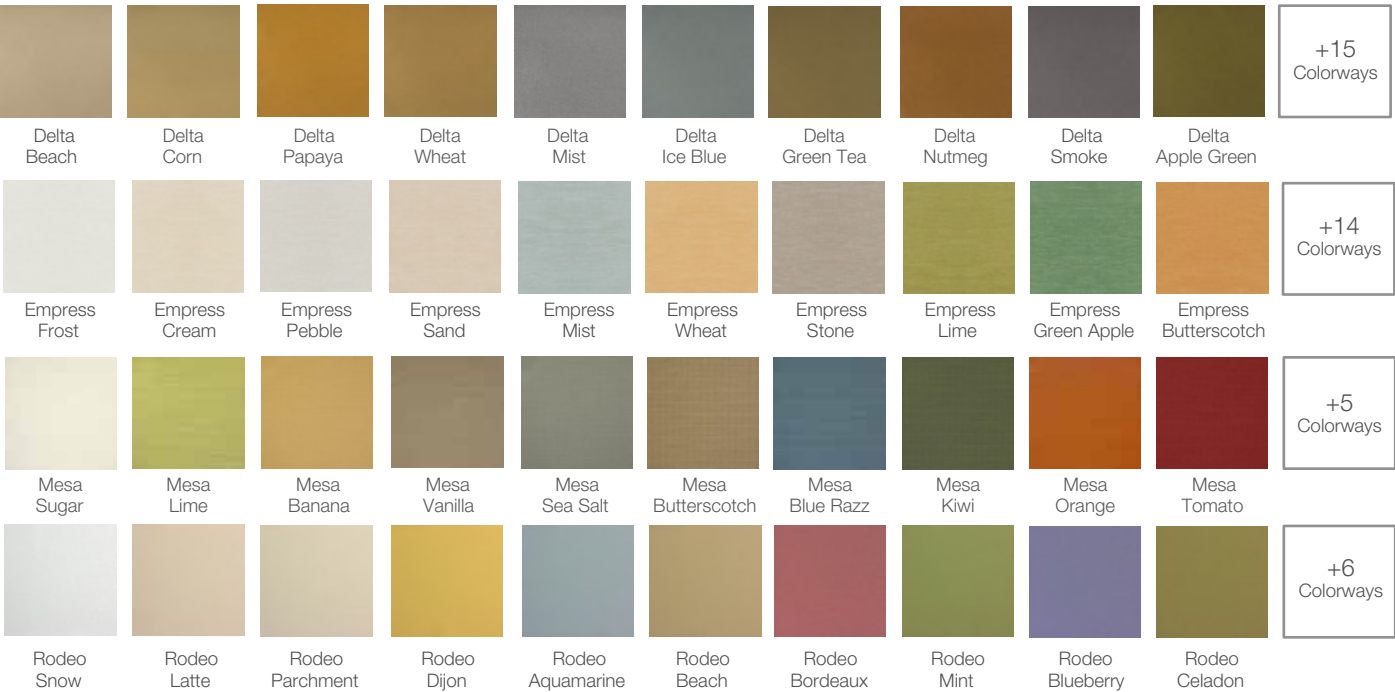

Arc-Com – Graded fabric subject to vendor availability, minimum quantities and longer lead times