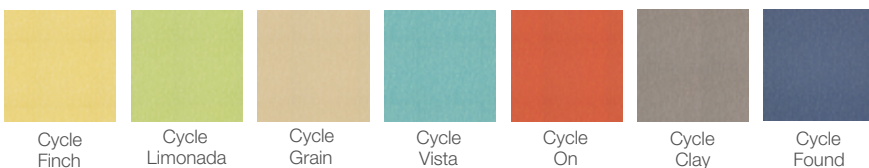

**Carnegie** - Graded fabric subject to vendor availability, minimum quantities and longer lead times

**CF Stinson** - Graded fabric subject to vendor availability, minimum quantities and longer lead times

## Grade 6

**CF Stinson** - Graded fabric subject to vendor availability, minimum quantities and longer lead times

**Designtex** - Performance by Design, Carded program, 10-Day Lead Time

**Designtex** - Graded fabric subject to vendor availability, minimum quantities and longer lead times

**Maharam** - Graded fabric subject to vendor availability, minimum quantities and longer lead times