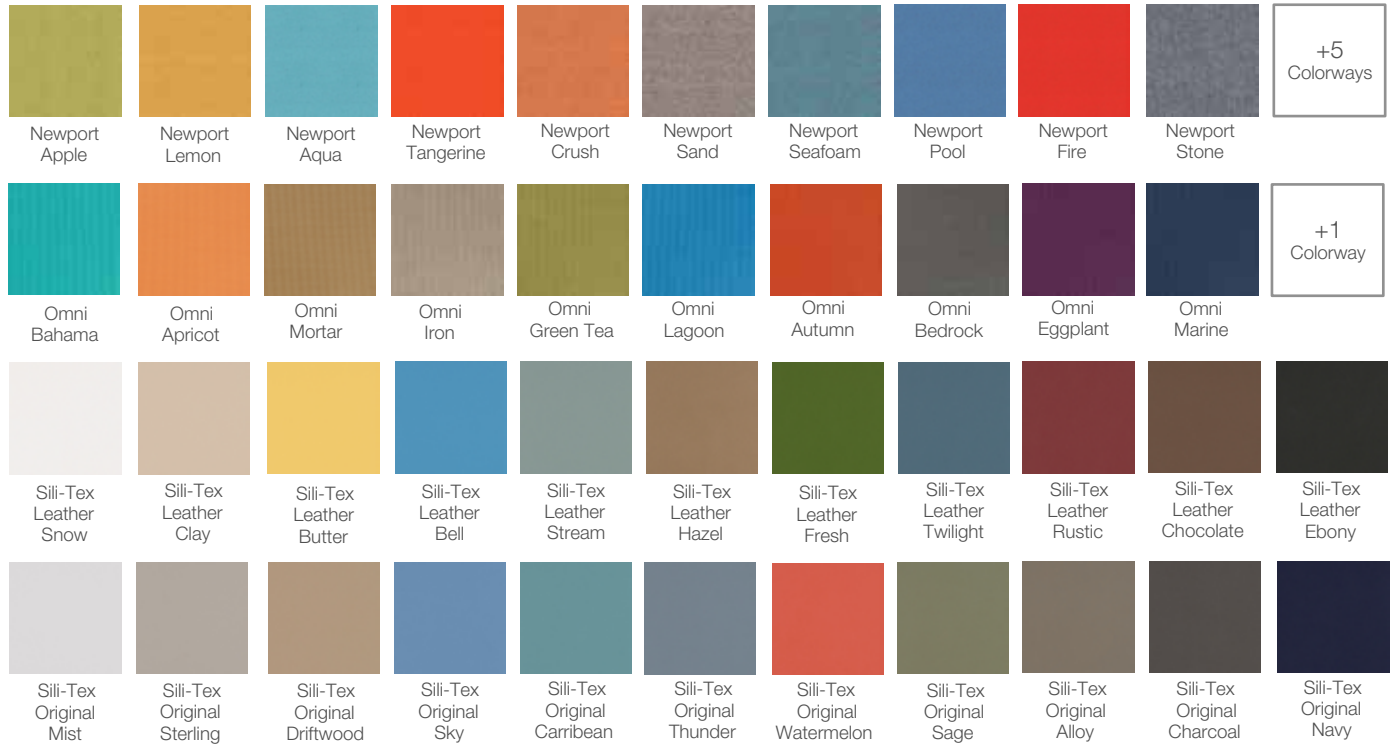

APPROVED NANO TEXTILES

Plaid, large patterns and leather are not recommended for this product.

Grade 4

SitOnIt/IDEON Collection – Carded program, 10-Day Lead Time