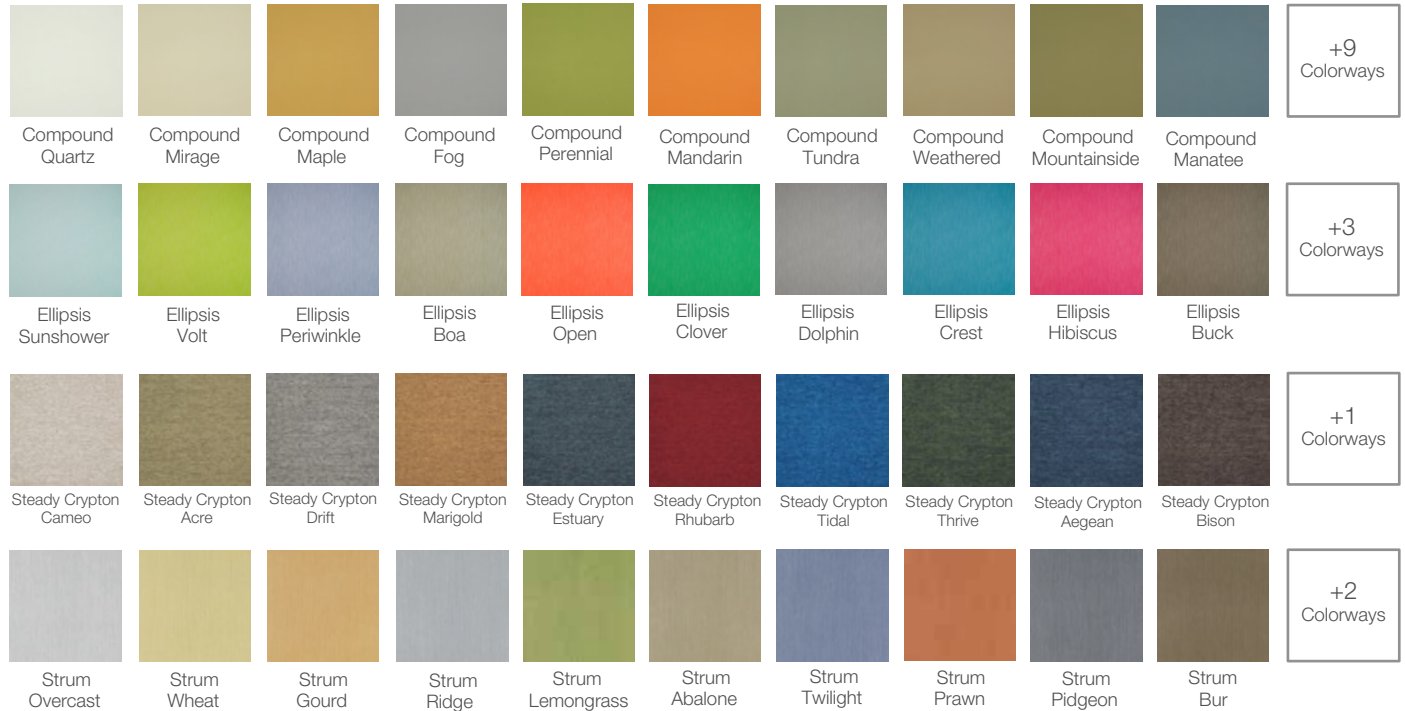

APPROVED NANO TEXTILES

Plaid, large patterns and leather are not recommended for this product.

Grade 7

Maharam - Graded fabric subject to vendor availability, minimum quantities and longer lead times