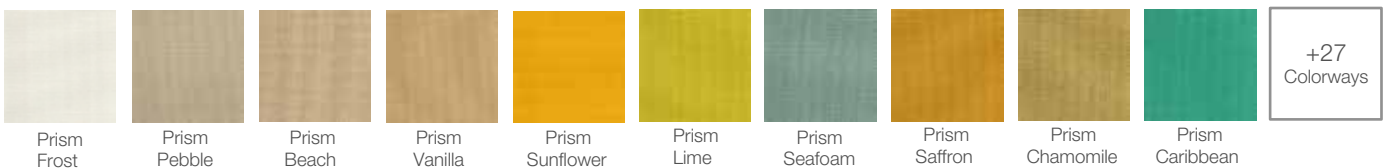

## Grade 4

**SitOnIt/IDEON Collection** – Carded program, 10-Day Lead Time

**Arc-Com** – Graded fabric subject to vendor availability, minimum quantities and longer lead times

**CF Stinson** – CF Stinson Coated Fabrics Collection, Carded program, 10-Day Lead Time