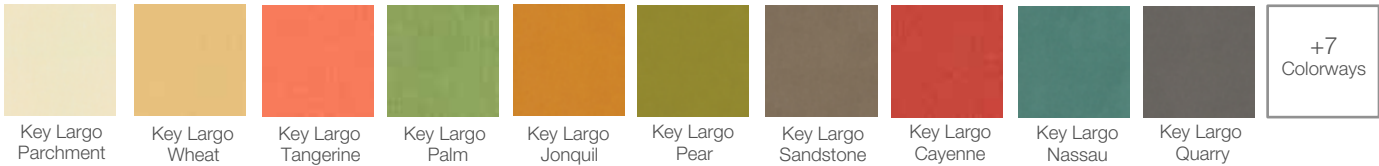

## Grade 3

**Designtex** - Value by Design, Carded program, 10-Day Lead Time

**Mayer** – Mayer Fabrics, Carded program, 10-Day Lead Time

**Mayer** – Graded fabric subject to vendor availability, minimum quantities and longer lead times