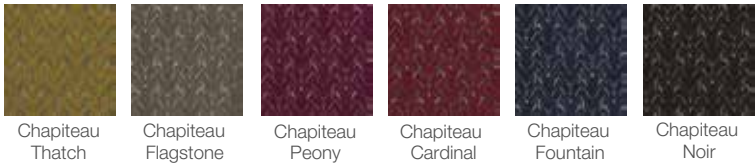

DesignTex – Graded fabric subject to vendor availability, minimum quantities and longer lead times