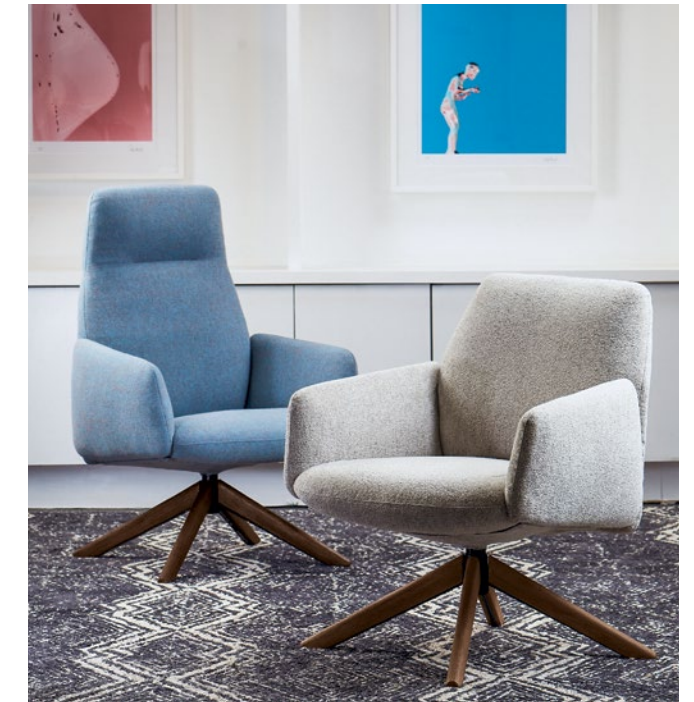

Elemental features

Nature loves diversity. And we want your spaces to be inspired by the variety it offers. Add a touch of warmth with wood or make it modern with metal. You can color your Envoi with thousands of textile options or add optional auto-return bases to keep your spaces looking fresh.

Midback or highback, sit back with unmatched style and comfort.