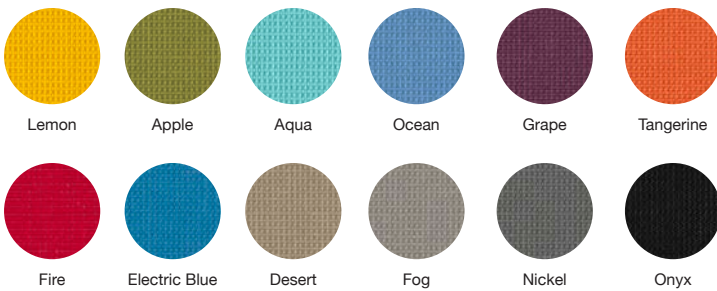

Built-in pull handle

Textured arm pads

12 Thintex colors

Mesh + Thintex colors

Shell colors