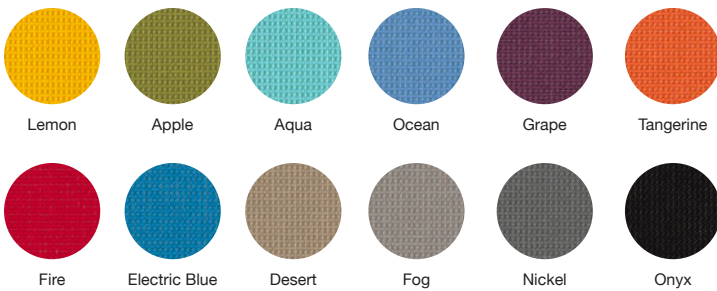

FEATURES

- Midback and highback task chairs, midback stool and side chair
- Standard adjustable lumbar support
- Built-in pull handle
- 12 solid mesh back colors
- Four woven striped mesh options
- 12 Thintex back colors in fabric or vinyl
- Three frame colors
- Basic, standard synchro and swivel tilt mechanisms
- Multi-adjustable (height/width), height-adjustable and fixed arms
- Textured designer arms
- Optional seat depth adjustment
- Optional brushed aluminum base
- Waterfall seat
- 300 lb weight capacity

Built-in pull handle

Textured arm pads

12 Thintex colors

Mesh + Thintex colors

Shell colors