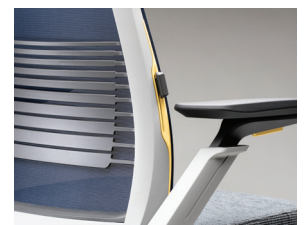

## FEATURES:

- Activate proprietary lumbar tension and support with quick-adjust slide knobs
- Match performance casters and base to 3 different frame colors
- Select from 6 colors of ultra-sheer micro mesh
- Customize arm triggers, caster rings and lumbar adjustment carriage with 13 accent colors
- Get energizing ergonomics from advanced synchro mechanism and cantilever arms
- Add aerodynamic flair with low-profile arms and slim graphite arm pads
- Sit your way with standard adjustable seat depth

Almost-Invisible Micro Mesh + Customization Options

Advanced or enhanced synchro mechanism

Lumbar Tension Calibrator

Slimline fixed, 2-, 4- or 8-way arm rests

SitOnIt • Seating®