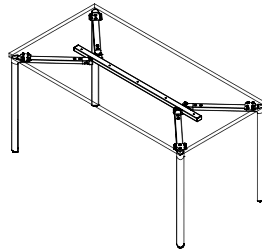

## Closer look

GO FROM LARGE TO SMALL (AND ALMOST EVERY SIZE IN-BETWEEN) WITH A SOLUTION MADE FOR VARIETY.

# Specifications

**Base Only**  
Supports Tops  
30" - 42" wide

**Base + Short Stretcher Bar**  
Supports Tops  
48" - 66" wide

**Base + Long Stretcher Bar**  
Supports Tops  
72" wide

**Return for L-Shape Desking**  
Supports Return Tops  
36" - 60" wide