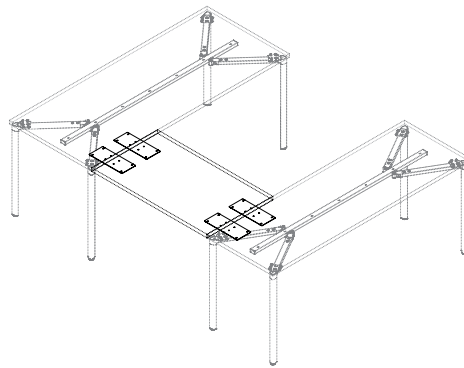

# Specifications

**Base Only**  
Supports Tops  
30" - 42" wide

**Base + Short Stretcher Bar**  
Supports Tops  
48" - 66" wide

**Base + Long Stretcher Bar**  
Supports Tops  
72" wide

**Return for L-Shape Desking**  
Supports Return Tops  
36" - 60" wide

**Bridge for U-Shape Desking**  
Supports Bridge Tops  
36" - 60" wide