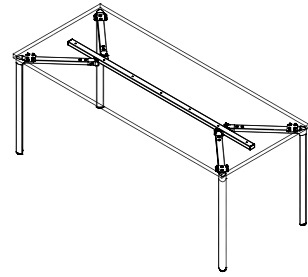

## Closer look

GO FROM LARGE TO SMALL (AND ALMOST EVERY SIZE IN-BETWEEN) WITH A SOLUTION MADE FOR VARIETY.

# Specifications

**Base Only**  
Supports Tops  
30" - 42" wide

**Base + Short Stretcher Bar**  
Supports Tops  
48" - 66" wide

**Base + Long Stretcher Bar**  
Supports Tops  
72" wide

**Return for L-Shape Desking**  
Supports Return Tops  
36" - 60" wide