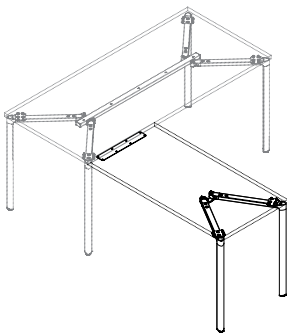

# Specifications

**Base Only**  
Supports Tops  
30" - 42" wide

**Base + Short Stretcher Bar**  
Supports Tops  
48" - 66" wide

**Base + Long Stretcher Bar**  
Supports Tops  
72" wide

**Return for L-Shape Desking**  
Supports Return Tops  
36" - 60" wide

**Bridge for U-Shape Desking**  
Supports Bridge Tops  
36" - 60" wide