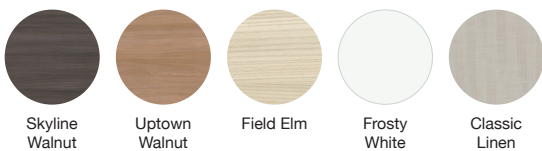

Laminate Finishes

HiQ | Parallon | Ocala | Prise | Surge Switchback | Tensor

GRADE 1

GRADE 2

Nano | Paséa

Reya

Cameo

Uni