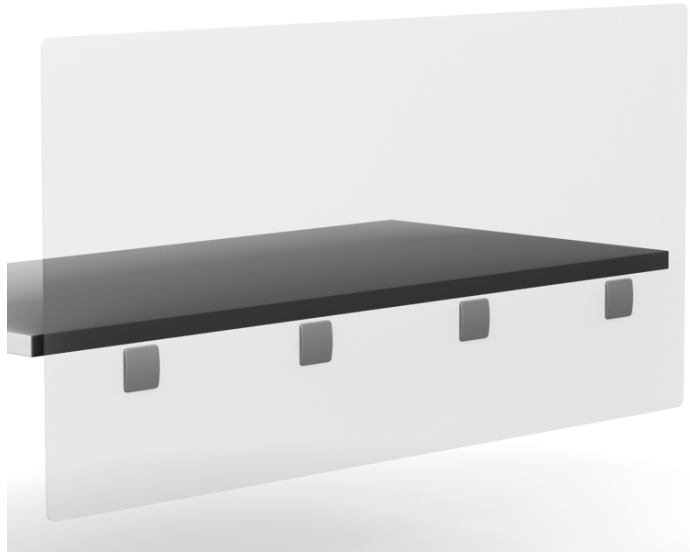

Sector Acrylic Screens

SitOnIt • Seating®

ENVIRONMENTAL DATA SHEET

August 25, 2020

Now more than ever, our workspaces should be safe — free from distractions, contagions and anything that gets in the way of productivity. This collection of clear and frosted acrylic screens stands ready to provide the privacy, protection and peace of mind you need in a landscape where the way we interact changes every day.

Recycled Content

Data based on model # 3090 MT5 DT101C DS3072

	Material Weight	Pre-Consumer/Post-Industrial Recycled Content	Post-Consumer Recycled Content
Acrylic	15.8 lbs (78.1%)	0.0 lbs (0.0%)	0.0 lbs (0.0%)
Steel	4.4 lbs (21.9%)	0.5 lbs (11.6%)	1.1 lbs (25.1%)
Grand Total	20.3 (100%)	0.5 lbs (2.5%)	1.1 lbs (5.5%)

Recycled Content

Data based on model # 3090 MT5 DT101 DS3072

	Material Weight	Pre-Consumer/Post-Industrial Recycled Content	Post-Consumer Recycled Content
Acrylic	15.8 lbs (78.1%)	0.0 lbs (0.0%)	0.0 lbs (0.0%)
Steel	4.4 lbs (21.9%)	0.5 lbs (11.6%)	1.1 lbs (25.1%)
Grand Total	20.3 (100%)	0.5 lbs (2.5%)	1.1 lbs (5.5%)