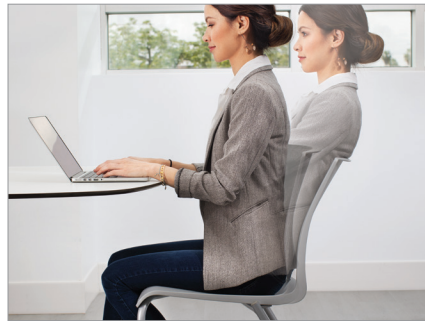

## Rio<sup>®</sup>

SitOnIt • Seating<sup>®</sup>  
[sitonit.net/rio](http://sitonit.net/rio)

What makes a multipurpose chair award-winning? Supreme flexibility – in design and application. The Active Rebound Control<sup>®</sup> (ARC) technology on Rio provides ultra-responsive comfort and up to 20 degrees of flex when you lean back. Combined with colors that move and options to fit any environment, it's easy to see why this collection stands out even when blending in.

## FEATURES

- 4-leg, wire rod, 24" counter or 30" bar stool
- Exceptional support and comfort
- Fully upholstered, upholstered seat or plastic
- ARC Technology® for weight-assisted flex
- 14 plastic shell colors
- All models offer 2 frame finishes with matching arm pads
- Left or right folding tablet arm in 2 finishes
- Easy-grip edge that acts as pull handle
- Clean-out space
- 4-leg plastic model stacks 4 on the floor; 8 on the optional cart
- Plastic wire rod model stacks 6 on the floor; 15 on the optional cart
- 300 lb weight capacity
- Lifetime warranty
- All options and 1,000s of textiles ship in 2, 5 or 10 days

Clean-out space for easy clean-ups

Responsive backrest moves with you

Stackable wire rod and 4-leg bases