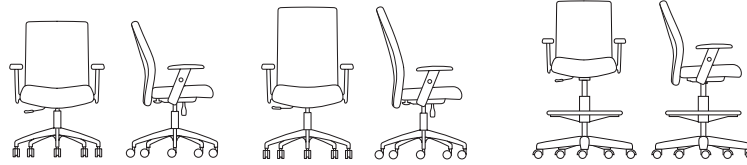


ReAlign®

Classic comfort

The ReAlign collection is all about contemporary tailored lines and long-lasting comfort. The seat and back are two separate, cushioned pieces. A visco-elastic multi-layer seat cushion provides all-day comfort. The concave and convex back is sculpted for simultaneous ergonomic and aesthetic advantages.

Tailored lines, superior comfort and multiple mechanisms put ReAlign in a class of its own. Perfect for task and conference applications, ReAlign is a seating solution that will stand the test of time.

Specifications

MODEL	681 Midback Task Chair	682 Highback Task Chair	681 B S1/S2 Task Stool/Extended Task Stool
Overall Width Armless	27	27	27
Overall Width with Arms	27	27	27
Overall Depth	27	27	27
Overall Height	37.5	40.5	41.25-49.25/45.25-56.38
Seat Width	19	19	19
Seat Depth	19	19	19
Seat Height	17-20 (B) 16.625-19.75 (T) 16.75-20.25 (K) 16.5-20 (I) 16.75-20.25 (Y/M/A2)	17-20 (B) 16.625-19.75 (T) 16.75-20.25 (K) 16.5-20 (I) 16.75-20.25 (Y/M/A2)	21.5-29.5/25.5-33.5
Back Width	19	19	19
Back Height	23	26	23
Weight Armless	38 lb (B) 41 lb (T) 49 lb (K) 44 lb (I) 49 lb (Y/M/A2)	39 lb (B) 42 lb (T) 50 lb (K) 45 lb (I) 50 lb (Y/M/A2)	38 lbs./39 lb
Weight with Arms	45 lb (B) 48 lb (T) 56 lb (K) 51 lb (I) 56 lb (Y/M/A2)	46 lb (B) 49 lb (T) 59 lb (K) 52 lb (I) 57 lb (Y/M/A2)	45 lb/46 lb
COM	2 yd 1.7 yd (BN)	2.2 yd 1.7 yd (BN)	2.35 yd/2.4 yd 1.7 yd (BN)/1.8 yd
COL	34 sq ft 30 sq ft (BN)	40 sq ft 32 sq ft (BN)	41 sq ft/42 sq ft 30 sq ft (BN)/32 sq ft
Weight Capacity Warranty Heavy Duty 24/7	300 lb 350 (Y/M)	300 lb 350 (Y/M)	300 lb

Dimensions are in inches. • Basic mechanism (B). Swivel tilt mechanism (T). Knee-tilt mechanism (K). Enhanced synchro mechanism (Y). Multi-function mechanism (M). Ballistic nylon back (BN). Heavy Duty (HD).