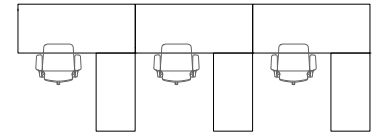

PRISE

SitOnIt • Seating®

Prise Three-Seater With Return Tables

Footprint: 6'6" x 18'
Square Feet: 117 sq ft
List Price: $8,551.00

Line	Category	Part Number	Qty	Description	List Price	Ext. List
1	Table Tops	3021.SS.SP3.TZ3072.TL27.GP05.GC02	1	Three seats of Prise 30" x 72" table top in Sandalwood with white left and right grommets	$1,341.00	$1,341.00
2	Bases	3022.SS.SP3.TZ3072.PIW	1	Three seats of Prise 30" x 72" single-sided base with eight-wire wall infeed	$3,106.00	$3,106.00
3	Return Table Tops	3024.SS.SP3.RP3.TN2448.TL27.GP00	1	Three seats of Prise 24" x 48" single-sided return table top in Sandalwood without grommets	$621.00	$621.00
4	Return Table Tops	3025.SS.SP3.RP3.TN2448	1	Three seats of Prise 24" x 48" single-sided return table base in Sandalwood	$1,296.00	$1,296.00
5	Modesty Panels	3093.MT8.DT501.MPC27.DS1066	3	10" x 66" melamine modesty panel in Sandalwood	$262.00	$786.00
6	Mobile Pedestals	3150.CPT01.PDC02.(SAPPHIRE)	3	White mobile pedestal upholstered in Origin Sapphire	$393.00	$1,179.00
7	Baskets	3152.WM05	3	Basket	$74.00	$222.00
						$8,551.00