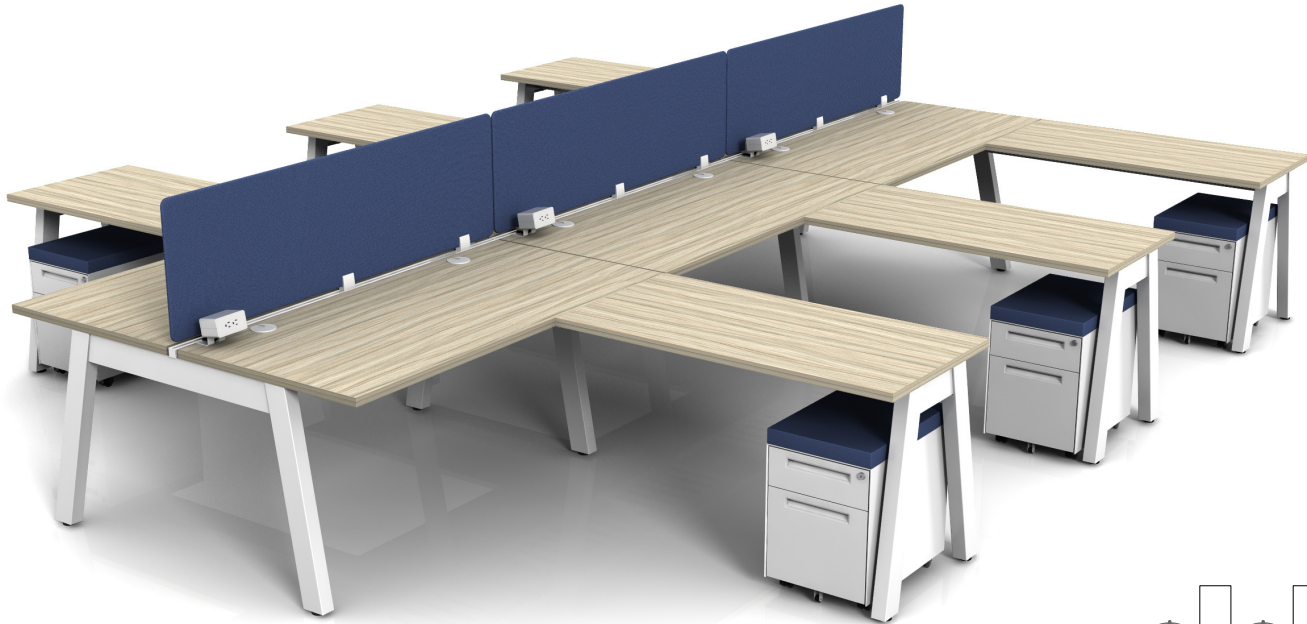

## Prise Six-Seater With Divider & Return Tables

Footprint: 13'2" x 18'

Square Feet: 237 sq ft

List Price: **\$15,293.00**

Line	Category	Part Number	Qty	Description	List Price	Ext. List
1	Table Tops	3021.BB.SP6.TZ3072.TL27.GP05.GC02	1	Six seats of Prise 30" x 72" back-to-back table top in Sandalwood with white left and right grommets	\$2,682.00	\$2,682.00
2	Bases	3022.BB.SP6.TZ3072.PIW	1	Six seats of Prise 30" x 72" back-to-back base with eight-wire wall infeed	\$4,691.00	\$4,691.00
3	Dividers	3023.BB.SP6.TZ3072.DT201.DS1872.(SAPPHIRE)	1	Prise 18" x 72" fabric divider in Origin Sapphire	\$1,728.00	\$1,728.00
4	Return Table Tops	3024.BB.SP6.RP6.TN2448.TL27.GP00	1	Six seats of Prise 24" x 48" return table top in Sandalwood without grommets	\$1,242.00	\$1,242.00
5	Return Table Bases	3025.BB.SP6.RP6.TN2448	1	Six seats of Prise 24" x 48" return table base	\$2,592.00	\$2,592.00
6	Mobile Pedestals	3150.CPT01.PDC02.(SAPPHIRE)	6	White mobile pedestal upholstered in Origin Sapphire	\$393.00	\$2,358.00
						<b>\$15,293.00</b>

## Prise Six-Seater With Divider

Footprint: 5'2" x 15'

Square Feet: 77 sq ft

List Price: \$10,631.00

Line	Category	Part Number	Qty	Description	List Price	Ext. List
1	Table Tops	3021.BB.SP6.TZ3060.TL27.GP05.GC02	1	Six seats of Prise 30" x 60" back-to-back table top in Sandalwood with white left and right grommets	\$2,298.00	\$2,298.00
2	Bases	3022.BB.SP6.TZ3060.PIW	1	Six seats of Prise 30" x 60" back-to-back base with eight-wire wall infeed	\$4,691.00	\$4,691.00
3	Dividers	3023.BB.SP6.TZ3060.DT201.DS1860.(SAPPHIRE)	1	Prise 18" x 60" fabric divider in Origin Sapphire	\$1,284.00	\$1,284.00
4	Mobile Pedestals	3150.CPT01.PDC02.(SAPPHIRE)	6	White mobile pedestal upholstered in Origin Sapphire	\$393.00	\$2,358.00
						\$10,631.00