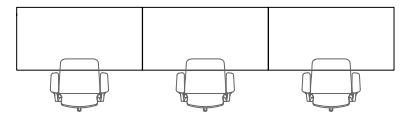

PRISE

Prise Three-Seater

SitOnIt • Seating®

Footprint: 2'6" x 15'

Square Feet: 38 sq ft

List Price: **$6,328.00**

Line	Category	Part Number	Qty	Description	List Price	Ext. List
1	Table Tops	3021.SS.SP3.TZ3060.TL27.GP05.GC02	1	Three seats of Prise 30" x 60" single-sided table top in Sandalwood with white left and right grommets	$1,149.00	$1,149.00
2	Bases	3022.SS.SP3.TZ3060.PIW	1	Three seats of Prise 30" x 60" single-sided base with eight-wire wall infeed	$3,106.00	$3,106.00
3	Modesty Panels	3093.MT8.DT501.MPC27.DS1054	3	10" x 54" modesty panel in Sandalwood	$224.00	$672.00
4	Mobile Pedestals	3150.CPT01.PDC02.(SAPPHIRE)	3	White mobile pedestal upholstered in Origin Sapphire	$393.00	$1,179.00
5	Baskets	3152.WM05	3	Basket	$74.00	$222.00
						$6,328.00