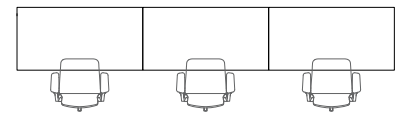

PRISE

SitOnIt • Seating®

Prise Three-Seater With Divider

Footprint: 2'6" x 15'

Square Feet: 38 sq ft

List Price: **$7,852.00**

Line	Category	Part Number	Qty	Description	List Price	Ext. List
1	Table Tops	3021.SS.SP3.TZ3060.TL27.GP05.GC02	1	Three seats of Prise 30" x 60" single-sided table top in Sandalwood with white left and right grommets	$1,149.00	$1,149.00
2	Bases	3022.SS.SP3.TZ3060.PIW	1	Three seats of Prise 30" x 60" single-sided base with eight-wire wall infeed	$3,106.00	$3,106.00
3	Dividers	3090.MT5.DT201.DS3060.DT201.DS3060.(SAPPHIRE)	3	30" x 60" Midway fabric mount divider in Origin Sapphire	$732.00	$2,196.00
4	Mobile Pedestals	3150.CPT01.PDC02.(SAPPHIRE)	3	White mobile pedestal upholstered in Origin Sapphire	$393.00	$1,179.00
5	Baskets	3152.WM05	3	Basket	$74.00	$222.00
						$7,852.00