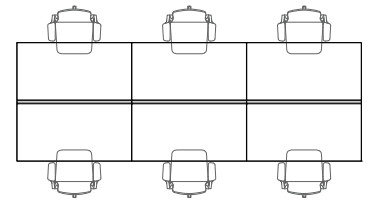

## Prise Six-Seater With Divider & Return Tables

Footprint: 13'2" x 18'

Square Feet: 237 sq ft

List Price: **\$15,293.00**

Line	Category	Part Number	Qty	Description	List Price	Ext. List
1	Table Tops	3021.BB.SP6.TZ3072.TL27.GP05.GC02	1	Six seats of Prise 30" x 72" back-to-back table top in Sandalwood with white left and right grommets	\$2,682.00	\$2,682.00
2	Bases	3022.BB.SP6.TZ3072.PIW	1	Six seats of Prise 30" x 72" back-to-back base with eight-wire wall infeed	\$4,691.00	\$4,691.00
3	Dividers	3023.BB.SP6.TZ3072.DT201.DS1872.(SAPPHIRE)	1	Prise 18" x 72" fabric divider in Origin Sapphire	\$1,728.00	\$1,728.00
4	Return Table Tops	3024.BB.SP6.RP6.TN2448.TL27.GP00	1	Six seats of Prise 24" x 48" return table top in Sandalwood without grommets	\$1,242.00	\$1,242.00
5	Return Table Bases	3025.BB.SP6.RP6.TN2448	1	Six seats of Prise 24" x 48" return table base	\$2,592.00	\$2,592.00
6	Mobile Pedestals	3150.CPT01.PDC02.(SAPPHIRE)	6	White mobile pedestal upholstered in Origin Sapphire	\$393.00	\$2,358.00
						<b>\$15,293.00</b>

## Prise Six-Seater With Divider

Footprint: 5'2" x 15'

Square Feet: 77 sq ft

List Price: \$10,631.00

Line	Category	Part Number	Qty	Description	List Price	Ext. List
1	Table Tops	3021.BB.SP6.TZ3060.TL27.GP05.GC02	1	Six seats of Prise 30" x 60" back-to-back table top in Sandalwood with white left and right grommets	\$2,298.00	\$2,298.00
2	Bases	3022.BB.SP6.TZ3060.PIW	1	Six seats of Prise 30" x 60" back-to-back base with eight-wire wall infeed	\$4,691.00	\$4,691.00
3	Dividers	3023.BB.SP6.TZ3060.DT201.DS1860.(SAPPHIRE)	1	Prise 18" x 60" fabric divider in Origin Sapphire	\$1,284.00	\$1,284.00
4	Mobile Pedestals	3150.CPT01.PDC02.(SAPPHIRE)	6	White mobile pedestal upholstered in Origin Sapphire	\$393.00	\$2,358.00
						\$10,631.00