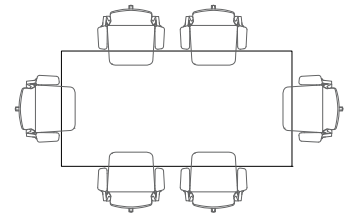

Prise Private Office

Footprint: 8'6" x 6'  
 Square Feet: 50 sq ft  
**List Price: \$3,298.00**

Line	Category	Part Number	Qty	Description	List Price	Ext. List
1	Table Tops	3021.SS.SP1.TZ3072.TL27.GP00	1	One seat of Prise 30" x 72" single-sided table top in Sandalwood without grommets	\$387.00	\$387.00
2	Table Tops	3000.TZ2448.TL27.GP00.TTMP1.STF00	1	Prise 24" x 48" rectangular top in Sandalwood without grommets	\$281.00	\$281.00
3	Table Tops	3000.TZ2472.TL27.GP00.TTMP1.STF00	1	Prise 24" x 72" rectangular top in Sandalwood without grommets	\$385.00	\$385.00
4	Bases	3022.SS.SP1.TZ3072.NPOW	1	One seat of Prise 30" x 72" single-sided base without power	\$795.00	\$795.00
5	Bases	3022.SS.SP1.TZ2472.NPOW	1	One seat of Prise 24" x 72" single-sided base without power	\$795.00	\$795.00
6	Modesty Panels	3093.MT8.DT501.MPC27.DS1066	1	10" x 66" melamine modesty panel in Sandalwood	\$262.00	\$262.00
7	Mobile Pedestals	3150.CPT01.PDC02.(SAPPHIRE)	1	White mobile pedestal upholstered in Origin Sapphire	\$393.00	\$393.00
						<b>\$3,298.00</b>

# PRISE

SitOnIt • Seating®

Private Conference Table

Footprint: 4' x 8'

Square Feet: 32 sq ft

List Price: **\$2,075.00**

Line	Category	Part Number	Qty	Description	List Price	Ext. List
1	Table Tops	3000.TZ4896.TL27.GP00. TTMP0.STF00	1	Prise 48" x 96" rectangular top in Sandalwood without grommets	\$825.00	\$825.00
2	Base	3022.BB.SP2.TZ3066. NPOW	1	Two seats of Prise 30" x 66" back-to-back base without power	\$1,250.00	\$1,250.00
						<b>\$2,075.00</b>