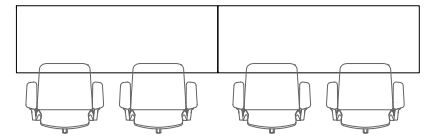

PRISE

SitOnIt • Seating®

Prise Four-Seater

Footprint: 2' x 12'
Square Feet: 24 sq ft
List Price: $3,548.00

Line	Category	Part Number	Qty	Description	List Price	Ext. List
1	Table Tops	3021.SS.SP2.TZ2472.TL27.GP05.GC02	1	Two seats of Prise 24" x 72" single-sided table top in Sandalwood with white left and right grommets	$742.00	$742.00
2	Bases	3022.SS.SP2.TZ2472.PIW	1	Two seats of Prise 24" x 72" single-sided base with eight-wire wall infeed	$2,134.00	$2,134.00
3	Modesty Panels	3093.MT8.DT501.MPC27.DS1066	2	10" x 66" melamine modesty panel in Sandalwood	$262.00	$524.00
4	Baskets	3152.WM05	2	Basket	$74.00	$148.00
						<u>$3,548.00</u>