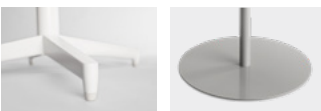

24" x 60" • 30" x 72", 84", 96"  
36" x 72", 84", 96"

(Only available with dual disc and café base height)

## Base colors

Black Silver White

## Edge profiles

Flat Knife

## Base options

Café & occasional

X-base Disc base

Training

T-Leg (Fix-Top, Flip-Top) C-Leg (Fix-Top)

• Café Base Height: 29", 36", 42"  
• Occasional Base Height: 16", 20"

Options: Glide or Casters