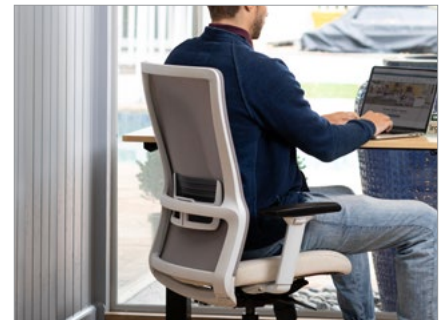

Novo[®]

SitOnIt • Seating[®]
sitonit.net/novo

SitOnIt Seating created the Novo collection to offer great design in a chair that is completely customizable – at an unbeatable price. From aesthetics to functionality, everything about the Novo chair is meant to be tailored to your needs. Start with the sleek contemporary frame in white, black or fog. Choose midback or highback chairs or a midback stool. All are available in 12 breathable mesh colors that cover the spectrum from fun and bright to sophisticated and muted. Adjustable lumbar support comes standard in black, white or fog with 13 lumbar accent colors.

Novo[®]

FEATURES

- Midback and highback task chairs and midback stool
- Adjustable lumbar support
- 3 frame colors with matching base
- 3 lumbar colors with 13 lumbar accent colors
- 12 mesh colors
- Basic, standard synchro and swivel tilt mechanisms
- 3 arm types: fixed, height adjustable, or height/width adjustable
- Textured designer arms
- Optional seat depth adjustment
- Optional polished aluminum base
- Waterfall seat
- Standard 300 lb. weight capacity
- Super Duty Series - 400lb. weight capacity option
- Lifetime warranty on structural components; 12 years 24/7 for standard configuration; 10 years 24/7 for SuperDuty
- All options and 1000's of textiles ship in 2, 5 or 10 days

Choose from an array of colors Mesh colors

Task chair and stool options available

Adjustable, integrated lumbar support

Mesh colors

Base colors

Frame and lumbar colors