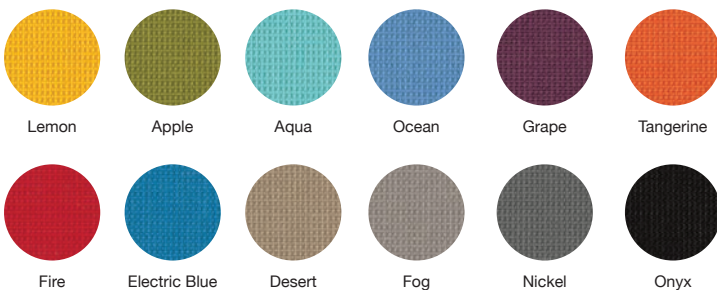

Flip-up seat provide easy nesting

Movement-friendly back & arm support

Available as an armless option

Mesh colors

Base & frame colors