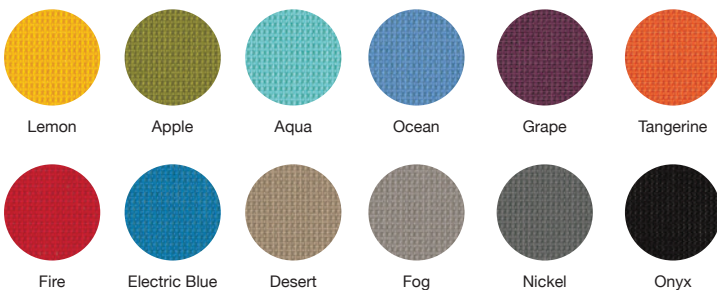

Flip-up seat provide easy nesting

Movement-friendly back & arm support

Available as an armless option

Mesh colors

Base & frame colors