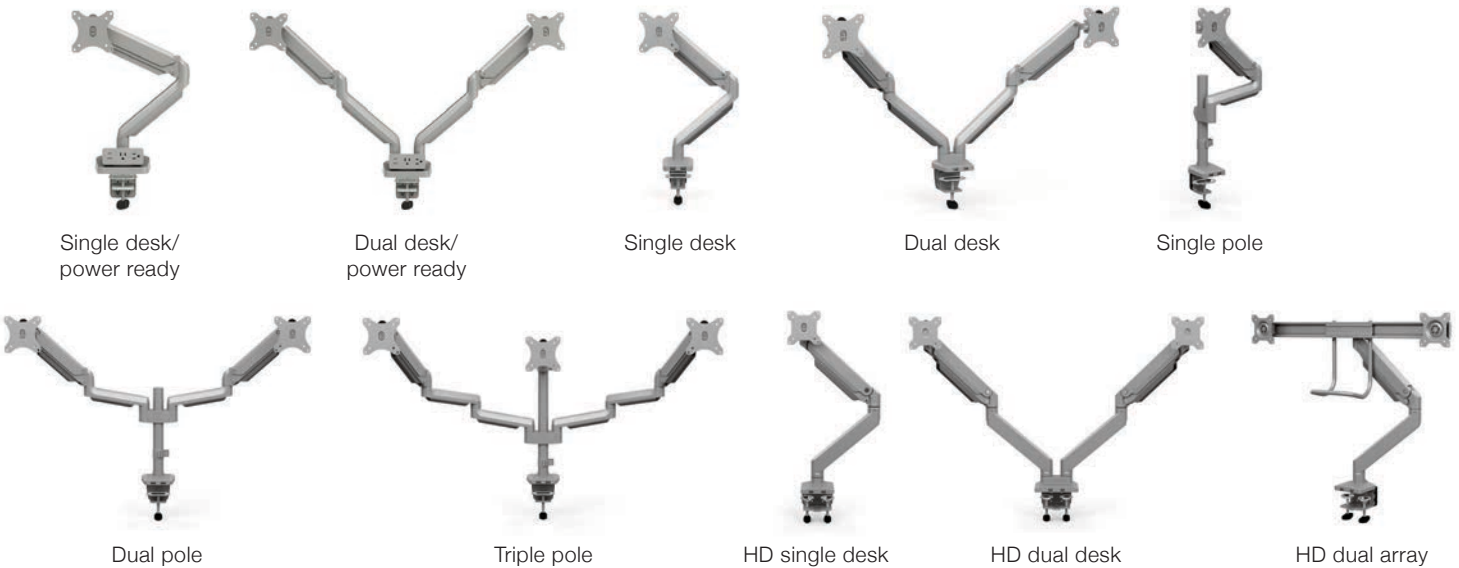

# Mobio®

**SitOnIt • Seating®**  
[sitonit.net/mobio](https://sitonit.net/mobio)

When you're hard at work, you need solutions that work just as hard for you. Mobio is your go-to family of monitor arms (with a wide range of options) that maximize your workspace and power productivity every day.

## FEATURES

- Choose from Mobio arms in single-desk, dual-desk and pole-mount configurations
- Choose from Mobio HD arms in single-desk, dual-desk and dual-array configurations
- Compact aluminum arm design maximizes desktop space
- Die-cast aluminum construction ensures stability and performance
- Gas spring mechanism delivers smooth vertical adjustment
- Built-in spring tension gauge enables perfect weight adjustment
- Provide power to any worksurface with optional add-on power modules or passthrough USB cables
- Tool-less monitor sliders attach quickly and give an extra dimension of adjustability
- Includes surface clamp and grommet mount, ideal for all desk mounting configurations
- Power-ready and HD dual array models feature 180-degree rotation lock to keep all arms (and elbows) from bumping into walls
- Install monitors easily with quick-release VESA plate
- Mobio arms support monitors 17 to 32 inches (3.3 lb to 17.6 lb); Mobio HD arms support monitors 17 to 35 inches (2.2 lb to 33 lb)