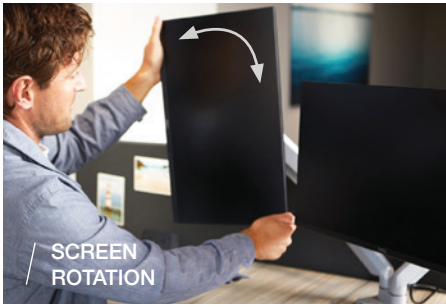

## Outperform and outlast

Its compact design and die-cast aluminum construction give Mobio greater stability, flexibility and reliability. Combined with multiple ways to customize your build out — from power add-ons to monitor — there's simply no other solution that can keep up.