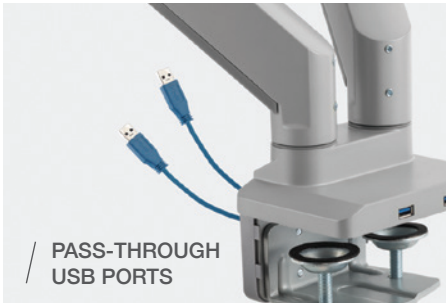

## Outperform and outlast

Its compact design and die-cast aluminum construction give Mobio greater stability, flexibility and reliability. Combined with multiple ways to customize your build out — from power add-ons to monitor — there's simply no other solution that can keep up.

SCREEN ROTATION

GAS MECHANISM

BUILT-IN TENSION ADJUSTMENT

PASS-THROUGH USB PORTS

TOOL SLOTS

180° ROTATION LOCK\*

\*180-degree rotation lock on power-ready models and HD dual-array models only