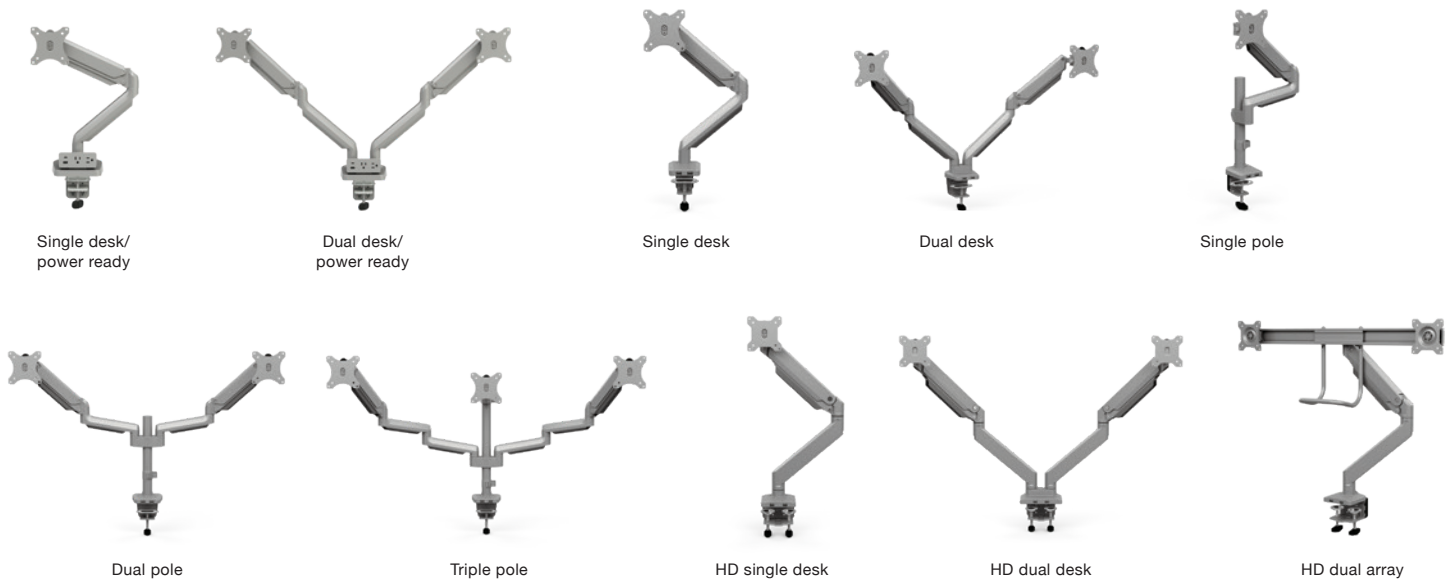

STATEMENT OF LINE