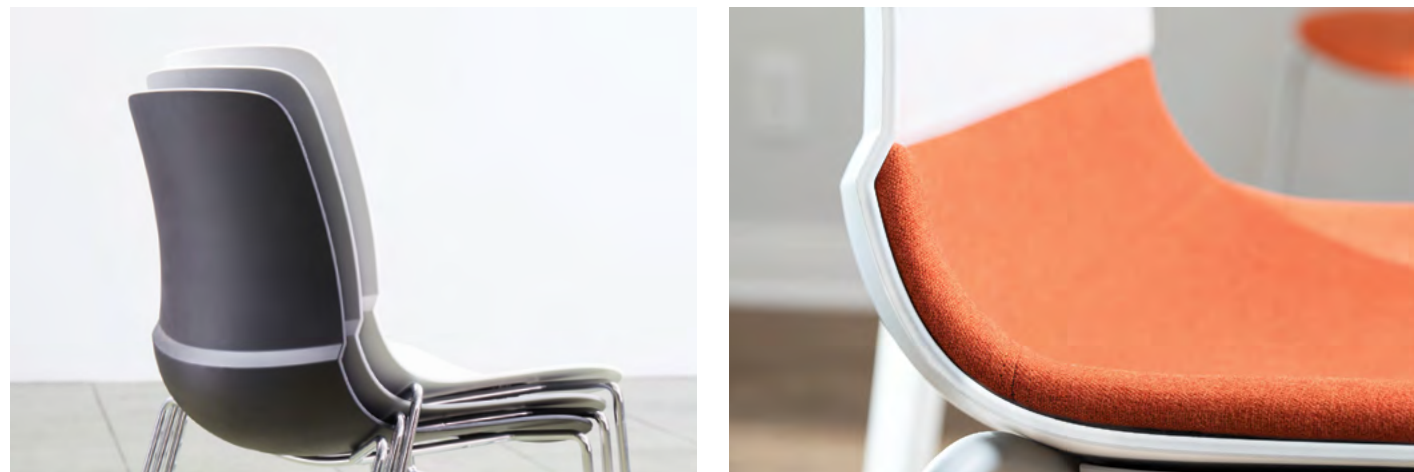

The slim, simple, stackable, soft shell chair

Mika sits above most others in its class – and not just because it is a multi-award winner. Mika is elevated. Upholstered or non-upholstered, it reaches new heights in what a molded shell chair can be. From top to bottom, the design flows. Back and forth, the design rocks with 15 degrees of flex. Up and up, the design pushes an upholstered seat farther than ever before. And in the end, you arrive at a place of sit-ability and stack-ability hard to find in something that looks this good.

DESIGNED BY ITO DESIGN

The ripple effect

Mika makes waves with a design that stacks up well. From the very first sit, you'll see it's light in scale and not on performance. And while Mika provides the kind of durability you want in a multipurpose chair, there's ergonomic engineering throughout. The sculpted shell offers a natural cradle while the flex-ridge back and optional 2/3 upholstered seat lend comfort to lounge a little longer.