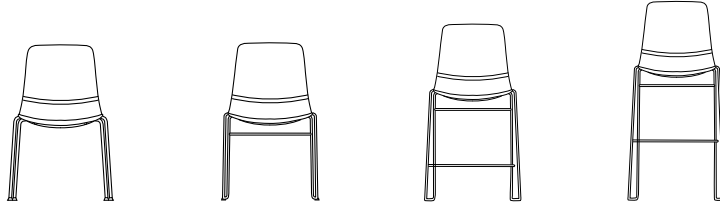

The slim, simple, stackable, soft shell chair

Mika sits above most others in its class – and not just because it is a multi-award winner. Mika is elevated. Upholstered or non-upholstered, it reaches new heights in what a molded shell chair can be. From top to bottom, the design flows. Back and forth, the design rocks with 15 degrees of flex. Up and up, the design pushes an upholstered seat farther than ever before. And in the end, you arrive at a place of sit-ability and stack-ability hard to find in something that looks this good.

DESIGNED BY ITO DESIGN

The ripple effect

Mika makes waves with a design that stacks up well. From the very first sit, you'll see it's light in scale and not on performance. And while Mika provides the kind of durability you want in a multipurpose chair, there's ergonomic engineering throughout. The sculpted shell offers a natural cradle while the flex-ridge back and optional 2/3 upholstered seat lend comfort to lounge a little longer.

Closer look

Wire rod frame finishes

Black Chrome

Seat options

Non-upholstered Upholstered

Stacking cart

4-leg frame finishes

Black Fog White

Specifications

MODEL	1101 FT1 4-Leg Chair	1101 FT2 Wire Rod Chair	1101 FT2 S9 Counter Stool	1101 FT2 S2 Bar Stool
Overall Width	22.75	19.65	21.5	22
Overall Depth	19.5	19.5	20.25	22.9
Overall Height	32.15	32.4	39.5	45.75
Seat Width	17.5	17.5	17.5	17.5
Seat Depth	16.75	16.75	16.75	16.75
Seat Height	18.5	18.5	24.25	30.25
Back Width	16.25	16.25	16.25	16.25
Back Height	16.25	16.25	16.25	16.25
Weight	15 lb	14.5 lb	18 lb	19.5 lb
COM	.85 yd	.85 yd	.85 yd	.85 yd
Maximum On Floor Stacking	3 non-upholstered 9 upholstered	3 non-upholstered 6 upholstered	3 non-upholstered 3 upholstered	3 non-upholstered 3 upholstered
Maximum On Cart Stacking	12 non-upholstered 12 upholstered	30 non-upholstered 12 upholstered	n/a	n/a
Weight Capacity Warranty	300 lb	300 lb	300 lb	300 lb