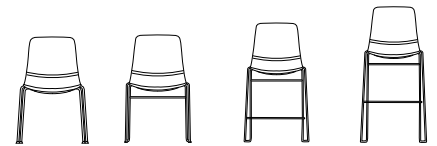

Mika™

SitOnIt • Seating®
sitonit.net

Mika sits above most others in its class – and not just because it is a multi-award winner. With 15 degrees of backrest flex and non-upholstered or upholstered options (including many that are bleach-cleanable), this collection helps elevate healthcare spaces with new heights in sit-ability and stack-ability.

Mika™

FEATURES

- Single-piece shell with 15 degrees of backrest flex
- Sculpted shell provides a natural cradle
- Optional 2/3 upholstered seat available
- In-stock carded healthcare textile program
- Bleach-cleanable textiles available
- Base options include 4-leg, wire rod, wire rod counter stool and wire rod bar stool
- Three neutral shell colors: Black, Fog, White
- Wire rod model stacks up to 30 chairs on a cart
- Multiple glide options available
- 300 lb weight capacity warranty
- Multiple packaging options available
- 2, 5 or 10 day shipping options available
- Lifetime warranty

reddot winner 2021

Flex-ridge back moves with you

High-stacking functionality

Shell colors

Black

Fog

White

Seat options

Non-upholstered

Upholstered

Stacking cart

MODEL	1101 FT1 4-Leg	1101 FT2 Wire Rod	1101 FT2 S9 Counter Stool	1101 FT2 S2 Bar Stool
Overall Width	22.75	19.65	21.5	22
Overall Depth	19.5	19.5	20.25	22.9
Overall Height	32.15	32.4	39.5	45.75
Seat Width	17.5	17.5	17.5	17.5
Seat Depth	16.75	16.75	16.75	16.75
Seat Height	18.5	18.5	24.25	30.25
Back Width	16.25	16.25	16.25	16.25
Back Height	16.25	16.25	16.25	16.25
Weight	15 lb	14.5 lb	18 lb	19.5 lb
COM	.85 yd	.85 yd	.85 yd	.85 yd
Maximum Stacking On Floor	3 (n-up) 9 (up)	3 (n-up) 6 (up)	3 (n-up) 3 (up)	3 (n-up) 3 (up)
Maximum Stacking On Cart	12 (n-up) 12 (up)	30 (n-up) 12 (up)	n/a	n/a
Weight Capacity Warranty	300 lb	300 lb	300 lb	300 lb