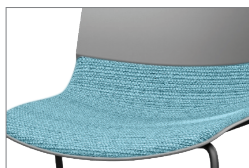

Upholstered