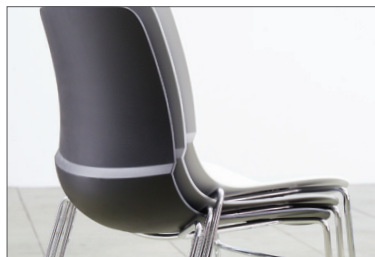

Mika™

FEATURES

- Single-piece shell with 15 degrees of backrest flex
- Sculpted shell provides a natural cradle
- Optional 2/3 upholstered seat available
- In-stock carded healthcare textile program
- Bleach-cleanable textiles available
- Base options include 4-leg, wire rod, wire rod counter stool and wire rod bar stool
- Three neutral shell colors: Black, Fog, White
- Wire rod model stacks up to 30 chairs on a cart
- Multiple glide options available
- 300 lb weight capacity warranty
- Multiple packaging options available
- 2, 5 or 10 day shipping options available
- Lifetime warranty

reddot winner 2021

Flex-ridge back moves with you

High-stacking functionality

Shell colors

Black

Fog

White

Seat options