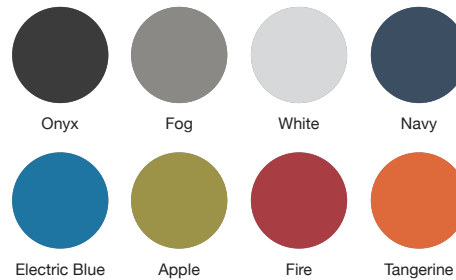

### Mesh colors

### Accent colors (Accent color applies to lumbar handle and caster rings.)

### Frame colors

### Base colors