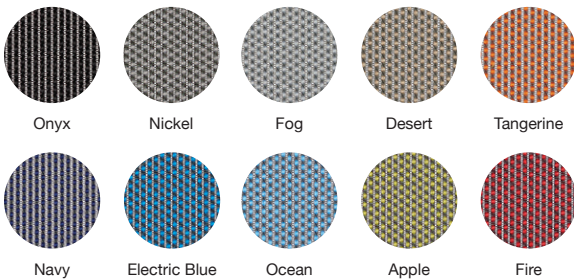

Floating mechanism + mesh seat

FlexBack frame

Frameless waterfall edge

Adjustable lumbar support

### Mesh colors

### Accent colors (Accent color applies to lumbar handle and caster rings.)

### Frame colors