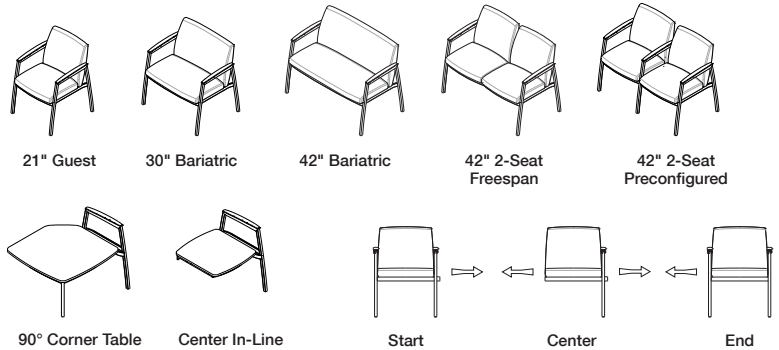

Kindl

FEATURES

- A thoughtful, durable design made for healthcare and high-traffic spaces
- Comprehensive collection of seating options — Guest, Bariatric, Freespan and Tandem
- Linking tables add convenient surfaces and extra space within any start/center/end configuration
- Discreet clean-out, glass-filled nylon arm cap and underside splash guard help create a safer sit
- 100% steel frame provides durability without compromising design
- Adjustable glides ensure a level experience on any surface
- Field-replaceable parts keep Kindl up and running with minimal interruptions
- Wall-saver frame ensures everything’s fresh, preventing scuffs and marks
- 15,000+ textiles plus bleach-cleanable, moisture-barrier and multi-upholstery options
- 500 lb weight capacity for guest models; 600 lb weight capacity warranty for 30” bariatric, 750 lb weight capacity for 42” bariatric, freespan, and preconfigured models
- Meets BIFMA LEVEL, GreenGuard and BIFMA x5.41
- All options and thousands of textiles ship in 2, 5, or 10 days

Glass-filled nylon arm cap

Floating seatback

Tabletop finishes

GRADE 1

GRADE 2

Metal finishes

Arm cap finishes