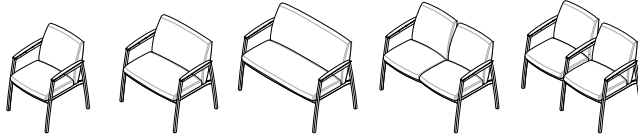

Glass-filled nylon arm cap

Floating seatback

Wall-saver legs

Discreet clean-out

Versatile. Durable. Cleanable.

And, of course, comfortable for every guest. Kindl is a collection designed from the ground up to deliver the peace of mind (and piece of design) modern healthcare and high-use spaces demand.

Specifications

MODEL	2080 NH SW21 21" Guest Chair	2080 NH SW30 30" Bariatric	2080 NH SW42 42" Bariatric	2082 SW42 CN2 2-Seat Freespan	2084 SW42 2-Seat Preconfigured
Height	33.94	33.94	33.94	33.94	33.94
Width	24.25	33.25	45.25	45.25	46.75
Depth	25.44	25.44	25.44	25.44	24.44
Arm Height (Height of Arms From Floor)	25.95	25.95	25.95	25.95	25.95
Arm Height (From Seat to Top of Arm)	7.54	7.54	7.54	7.54	7.54
Width Between Arms	20.5	29.5	41.5	41.5	43
Seat Width	21.14	30.08	42.08	42.21	43.52
Seat Depth	18.67	18.67	18.67	18.67	18.67
Seat Height	18.39	18.39	18.39	18.39	18.39
Back Height	15.52	15.52	15.52	15.52	15.52
COM (Single Upholstery)	1.75 yd	3 yd	3.25 yd	3.25 yd	3.25 yd
COM (Multiple Upholstery)					
Seat	.90 yd	1.15 yd	1.6 yd	1.75 yd	1.75 yd
Back	1.20 yd	1.90 yd	2.0 yd	1.75 yd	1.75 yd
COL (Single Upholstery)	36 sq ft	60 sq ft	65 sq ft	65 sq ft	65 sq ft
COL (Multiple Upholstery)					
Seat	16 yd	23 yd	30 yd	30 yd	30 yd
Back	20 yd	30 yd	35 yd	35 yd	35 yd
Weight	39.4 lb	47.3 lb	60.7 lb	63.5 lb	72.7 lb
Weight Capacity Warranty	500 lb	600 lb	750 lb	750 lb	750 lb

MODEL	2086 TTL4 90° Corner Table	2086 TTL1 Center In-Line
Height	25.95	25.95
Width	31.50	23.49
Depth	32.98	25.48
Arm Height (Height of Arms From Floor)	25.95	25.95
Tabletop Thickness	.75	.75
Table Width	30	21.25
Table Depth	30	22.5
Table Height	15.88	15.88
Weight	38.5 lb	29.8 lb