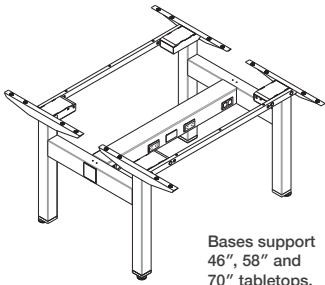

HiQ™

SitOnIt • Seating®
sitonit.net/hiq

From productivity hubs to collaboration hotspots, create places for “getting it done” with HiQ™. It’s a height-adjustable total benching solution that promotes healthier environments through essential ergonomics, connectivity and workspace division.

FEATURES

- Take ergonomics to a new level with push-button height adjustability (27.5" to 46.4" tall, excluding top)
- Add a little privacy in shared setups with any Motif or Doodle screen as well as optional laminate boundary screens
- Build powerful places of productivity with a robust roster of workstation accessories
- Clear the clutter using cable, data and power management enhancements (beam or trough)
- Customize build-outs to fit your corporate, healthcare and education environments
- Standard control includes four programmable positions and features integrated gyrosopic anti-collision sensor
- Maximize power and data access with up to six duplexes per workstation and capacity for up to 48 CAT6 cables
- Make setup seamless with "above-beam" power and data installation
- Robust steel construction exceeds BIFMA standards for safety and reliability

Bench

Bases support 46", 58" and 70" tabletops.

Cable Manager

Cable Trough

Screens

Laminate Boundary Screens

Doodle Markerboard Center Screens

Motif Fabric Center Screens