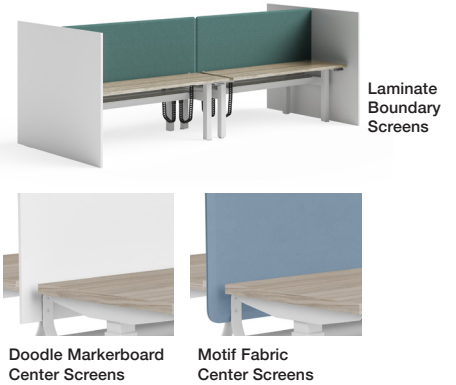

FEATURES

- Take ergonomics to a new level with push-button height adjustability (27.5" to 46.4" tall, excluding top)
- Add a little privacy in shared setups with any Motif or Doodle screen as well as optional laminate boundary screens
- Build powerful places of productivity with a robust roster of workstation accessories
- Clear the clutter using cable, data and power management enhancements (beam or trough)
- Customize build-outs to fit your corporate, healthcare and education environments
- Standard control includes four programmable positions and features integrated gyrosopic anti-collision sensor
- Maximize power and data access with up to six duplexes per workstation and capacity for up to 48 CAT6 cables
- Make setup seamless with "above-beam" power and data installation
- Robust steel construction exceeds BIFMA standards for safety and reliability

Bench

Bases support 46", 58" and 70" tabletops.

Cable Manager

Cable Trough

Screens

Laminate Boundary Screens

Doodle Markerboard Center Screens

Motif Fabric Center Screens

Tabletop finishes

GRADE 1

GRADE 2

Table base finishes