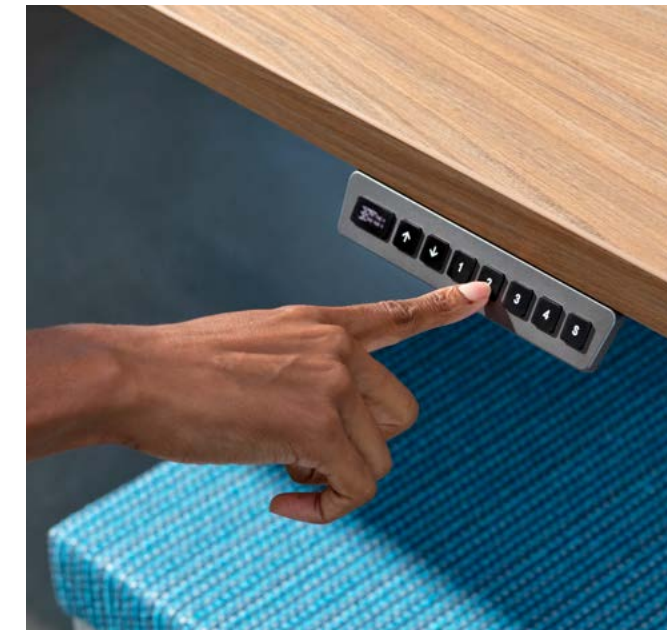

Elevate the everyday

From productivity hubs to collaboration hotspots, create places for “getting it done” with HiQ™. It's a height-adjustable total benching solution that promotes healthier environments through essential ergonomics, connectivity and workspace division.

Take ergonomics and safety to a new level with push-button height adjustability, four programmable positions and an integrated gyroscopic anti-collision sensor.

Privacy. Power. Posture.

Provide all three (and more) with benching full of body benefits and the innovation to lift up corporate, healthcare and education environments.