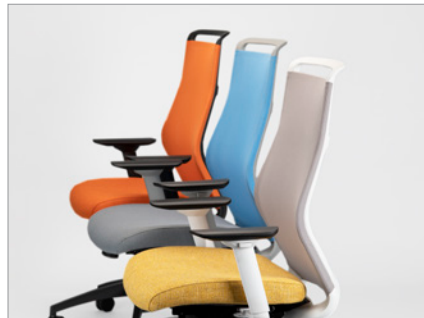

Hexy[®]

SitOnIt • Seating[®]
sitonit.net

Discover what happens when you let inspiration drive innovation – and engineer ergonomics right into the frame. Its hexagon core creates natural support so there’s no need for external lumbar controls, and the high-performing (bleach-cleanable) mesh fuses with the extra-wide backrest seamlessly. It’s the ultimate seat for fast-paced healthcare environments.

Hexy®

FEATURES

- Midback and highback task chairs and midback stool
- Extra-wide backrest with innovative hexagon core provides integrated ergonomics to power through shifts
- Ultra-supportive bleach-cleanable mesh seamlessly fuses with a lightweight frame
- Aerodynamic adjustable arms and pull-handle offer active comfort and convenience
- 10 mesh colors and 3 frame colors let you customize your way
- Mechanism options: Basic, standard synchro or swivel-tilt
- Adjustable arm options: height-only or height-and-width
- 300 lb weight capacity warranty
- Lifetime warranty

Hexagon core provides integrated support

Contoured frame cradles naturally

Adjustable arms create customizable comfort

Back meshes

Base colors

Frame colors