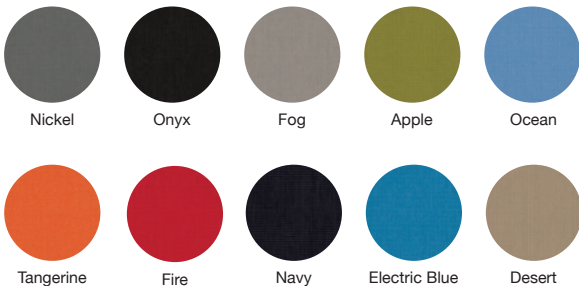

Hexagon core provides integrated support

Contoured frame cradles naturally

Adjustable arms create customizable comfort

Back meshes

Base colors

Frame colors