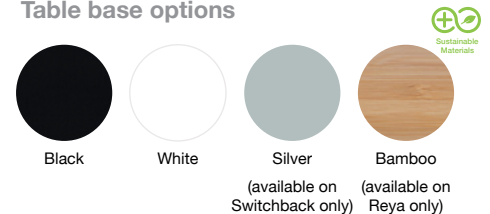

Table base options

California born and bred

We're a leading manufacturer of commercial solutions in the U.S. – and #1 in task chairs. From tables and lounge to screens and more, we've been the go-to destination for comprehensive, build-to-order solutions for over 25 years. We combine award-winning design with the fastest lead times around, and our design and planning services can turn product innovation into your space inspiration. We're able to build almost any specification you want, deliver it when you need it, and offer a level of value no one can match. It's all part of our indie California spirit and drive to be the one place you go for all of your spaces.

SitOnIt • Seating®

FRONT COVER TEXTILE: SitOnIt Seating Gold Dusk (seat), Fog Woven Striped Mesh (back)

For more information, please visit us at sitonit.net • tel 866-764-4111 • fax (714) 995-4855 • shopcx@sitonit.net • 6415 Katella Avenue, Cypress, CA 90630

SitOnIt Seating, Novo, Wit, Switchback, Reya, Mobio and EON are trademarks or registered trademarks of Exemplis LLC. Patent Pending. For patent and other intellectual property information, visit www.sitonit.net/patents. ©2025 Exemplis LLC. Form No. C6501 4K Printed in USA. #250501