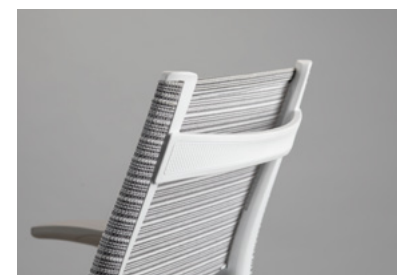

Options include armless or height-adjustable arms

Customize comfort with fixed or adjustable seat depth

Midback and highback versions include adjustable lumbar support

wit[®] - Home Edition

Zoom through meetings all day with an in-style, on-trend solution for working at home. Our popular Wit comes with a variety of ways to dial in comfort, cozy mesh options and a built-in pull handle so you can grab and go (to work).