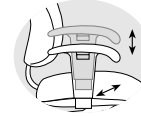

a23
loop arm

a45
adjustable w/ pivot

a46
multi-adjustable w/ pivot

Dimensions (in inches)

Desk Size 1

6241T Swivel tilt

w 27	bw 20
d 26	bh 21
h 36.5	wt 46 lbs. armless
sw 20.5	wt 51 lbs. w/arms
sd 17.5	com 2.56 yds.
sh 16.5-21	col 38 sq.ft.