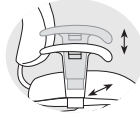

Ideal for: task

To Order, Specify:

1. Size & Control

See page 7 for control options.

2. Arm Options

a20
adjustable
w/ diamond pad

a21
multi-adjustable
w/ diamond pad

a23
loop arm

a45
adjustable w/ pivot

a46
multi-adjustable w/ pivot

Dimensions (in inches)

Task Size 2

6212P Posture back

w 28	bw 20
d 25	bh 23
h 38	wt 46 lbs. armless
sw 22	wt 51 lbs. w/arms
sd 18.5	com 2 yds.
sh 15.5-20	col 30 sq.ft.