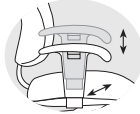

a21
multi-adjustable
w/ diamond pad