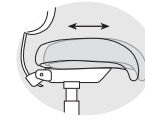

seat depth adjustment
e3
on p, i, m and a controls only
not available with b1 and b2
add \$79

heavy duty
hd
on m control only,
marquis will replace
spider base; not avail. w/ts
add \$113

ballistic nylon
bn
no upcharge