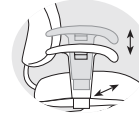

a45
adjustable w/ pivot

a46
multi-adjustable w/ pivot

Dimensions (in inches)

Task Size 2

6212P Posture back

w 28	bw 20
d 25	bh 23
h 38	wt 46 lbs. armless
sw 22	wt 51 lbs. w/arms
sd 18.5	com 2 yds.
sh 15.5-20	col 30 sq.ft.