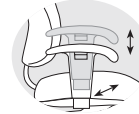

Ideal for: task and stool

To Order, Specify:

1. Size & Control

See page 7 for control options.

2. Arm Options

a20
adjustable
w/ diamond pad

a21
multi-adjustable
w/ diamond pad

a23
loop arm

a45
adjustable w/ pivot

a46
multi-adjustable w/ pivot

Dimensions (in inches)

Task Size 1

6211P Posture back

w 26	bw 18
d 25	bh 18.5
h 33.5	wt 42 lbs. armless
sw 21	wt 47 lbs. w/arms
sd 17.5	com 1.75 yds.
sh 15.5-20	col 26 sq.ft.