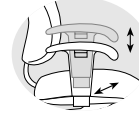

a45
adjustable w/ pivot

a46
multi-adjustable w/ pivot

Dimensions (in inches)

Stool

6211P S1 Posture back

w	26	bw	18
d	25	bh	18.5
h	37	wt	45 lbs. armless
sw	21	wt	49 lbs. w/arms
sd	17.5	com	1.75 yds.
sh	19.5-27	col	26 sq.ft.