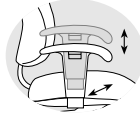

a21
multi-adjustable
w/ diamond pad