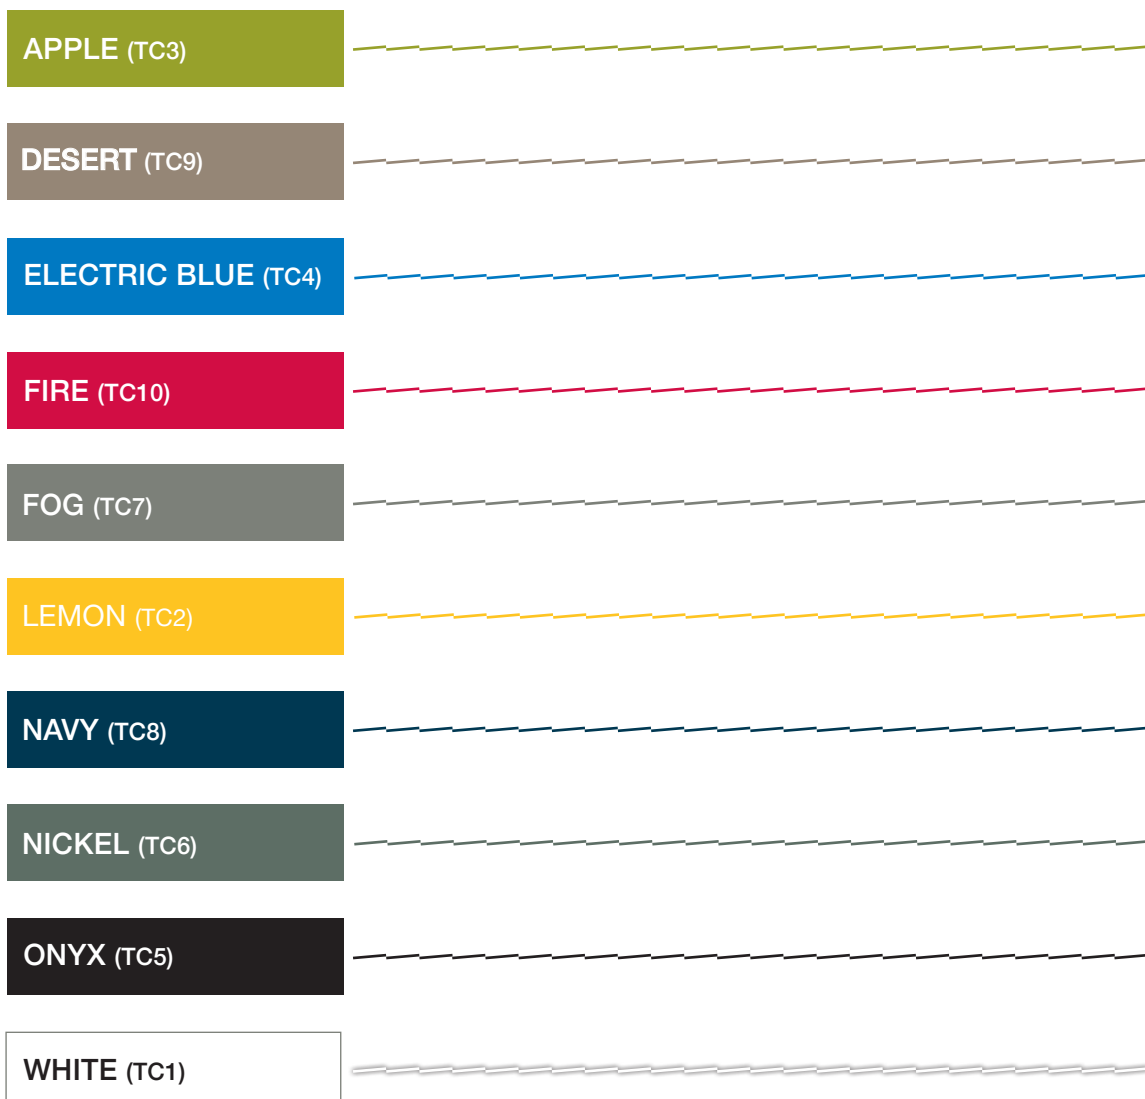

# Contrast Stitching Selection Tool for Amplify Task Chairs

Place this sheet over a fabric sample to view how contrast stitching will appear on an Amplify upholstered seat.

Contrast stitching is available exclusively for Amplify task chairs – at no extra charge! Choose any SitOnIt Seating Collection solid-color carded fabric, including leather and vinyl. These threads can be mixed or matched with the six Amplify mesh back colors (desert, fire, fog, navy, nickel and onyx). Use the codes listed with each thread name for convenient ordering.

Note: This selection tool is a guide only. While the printed thread colors on this sheet match actual thread colors as closely as possible, interior lighting, textile type and fabric color may alter the appearance of the thread when stitched onto the upholstery.